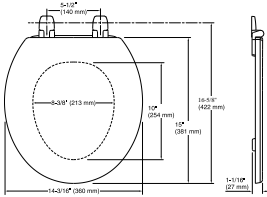

Triko™
Round-front toilet seat
K-4716-T

Features

- Color-matched plastic hinges

Material

- Molded wood

Codes/Standards

None Applicable

**KOHLER® One-Year Limited
Warranty**

See website for detailed warranty information.

Triko™
Round-front toilet seat
K-4716-T

Technical Information

All product dimensions are nominal.

Seat shape type: Round-front
Seat front type: Closed-front
Seat-mounting holes: 5-1/2" (140 mm)