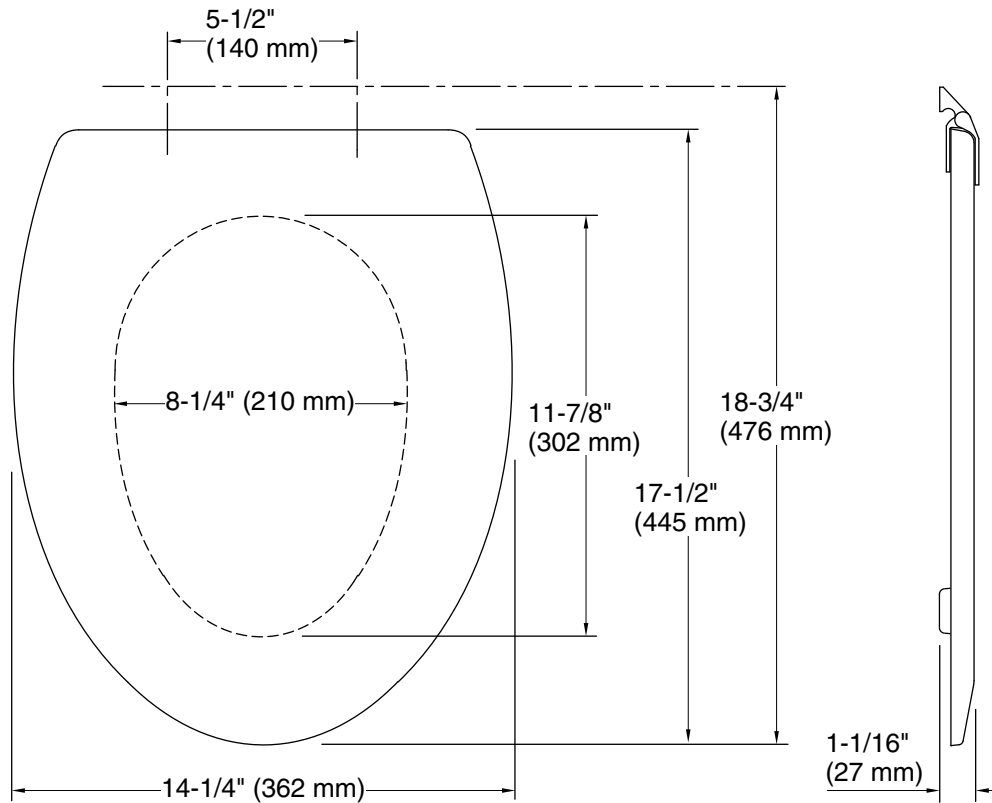

Triko™
Elongated toilet seat
K-4722-T

Features

- Polished Chrome hinges

Material

- Molded wood

Codes/Standards

None Applicable

**KOHLER® One-Year Limited
Warranty**

See website for detailed warranty information.

Technical Information

All product dimensions are nominal.

Seat shape type: Elongated
Seat front type: Closed-front
Seat-mounting holes: 5-1/2" (140 mm)

Notes