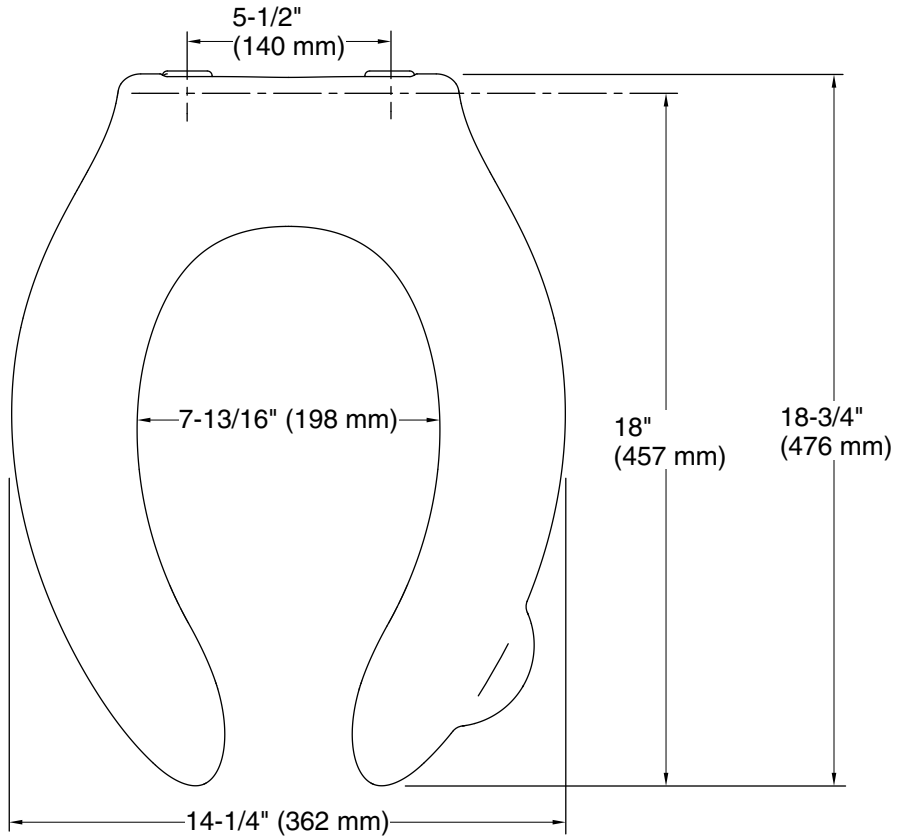

Stronghold®
Elongated toilet seat with integrated handle and self-sustaining check hinge
K-4731-SC

Features

- Ergonomic contour adds additional comfort
- Integrated lift tab on seat edge offers a more hygienic solution for raising and lowering
- Self-sustaining hinge resists rotation to prevent slamming with check hinge functionality

Color	Code	Description
	0	White
	96	Biscuit
	7	Black Black™

Technical Information

All product dimensions are nominal.

Seat shape type: Elongated
Seat front type: Open-front
Seat hinge type: Self-sustaining, Check
Seat-mounting holes: 5-1/2" (140 mm)