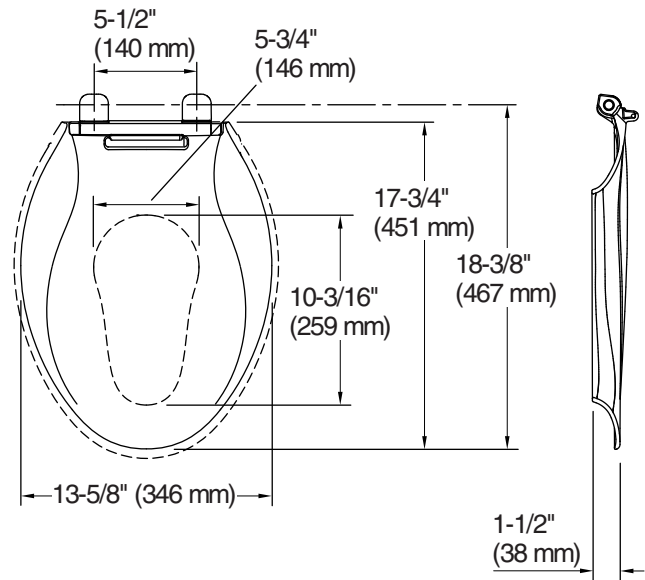

Transitions®
Quiet-Close™ elongated toilet seat
K-4732

Features

- Integrated child-size seat offers a comfortable, easy-to-use option for children
- Quiet-Close™ elongated lid and seat prevents slamming
- Grip-Tight bumpers hold seat firmly in place
- Quick-Release™ functionality allows seat to be removed easily from toilet for convenient cleaning
- Quick-Attach® hardware for fast and secure installation
- Color-matched plastic hinges

Material

- Plastic construction

Recommended Products/Accessories

K-4732-RL Transitions® ReadyLatch® Quiet-Close™ elongated toilet seat

**KOHLER® One-Year Limited
Warranty**

See website for detailed warranty information.

Adult Ring

Child Ring

Technical Information

All product dimensions are nominal.

- Seat shape type: Elongated
- Seat front type: Closed-front
- Seat-mounting holes: 5-1/2" (140 mm)

Pressure/fixture Supply Requirements