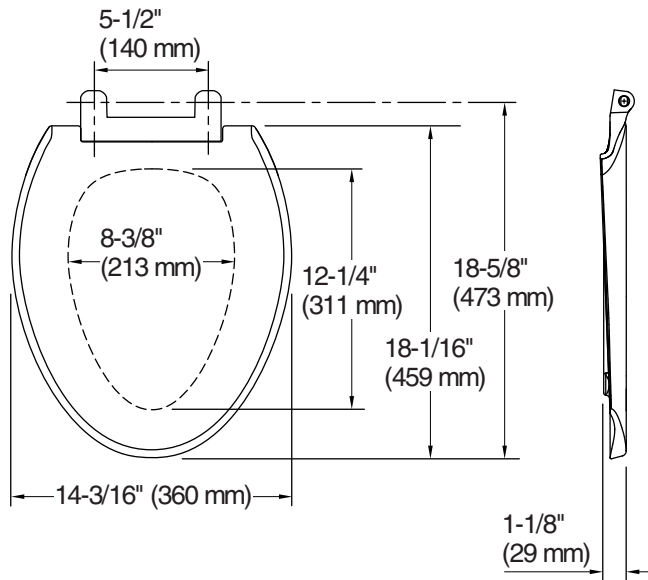

Transitions®
Quiet-Close™ elongated toilet seat
K-4732

Features

- Integrated child-size seat offers a comfortable, easy-to-use option for children
- Quiet-Close™ elongated lid and seat prevents slamming
- Grip-Tight bumpers hold seat firmly in place
- Quick-Release™ functionality allows seat to be removed easily from toilet for convenient cleaning
- Quick-Attach® hardware for fast and secure installation
- Color-matched plastic hinges

Adult Ring

Child Ring

Technical Information

All product dimensions are nominal.

- Seat shape type: Elongated
- Seat front type: Closed-front
- Seat-mounting holes: 5-1/2" (140 mm)

Pressure/fixture Supply Requirements