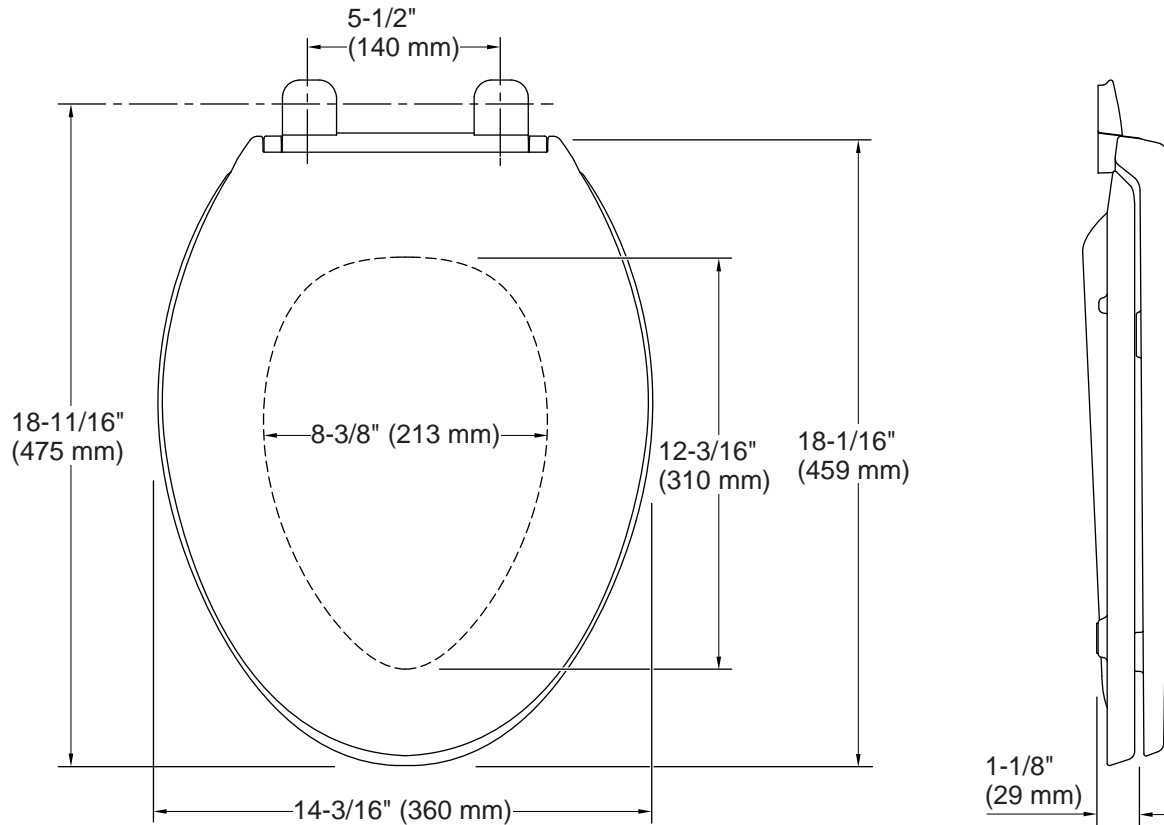

Features

- Grip-Tight installation hardware makes it easy to fasten the seat – everything is done from above the bowl
- ReadyLatch® hinge provides a positive lock/unlock latch to securely hold seat in position, yet seat easily removes for cleaning or adjusting fit
- Quiet-Close™ elongated lid and seat prevents slamming
- Grip-Tight bumpers hold seat firmly in place
- Contoured seat for user comfort
- Color-matched plastic hinges
- Fits most elongated toilets

Technical Information

All product dimensions are nominal.

Seat shape type: Elongated
Seat front type: Closed-front
Seat-mounting holes: 5-1/2" (140 mm)