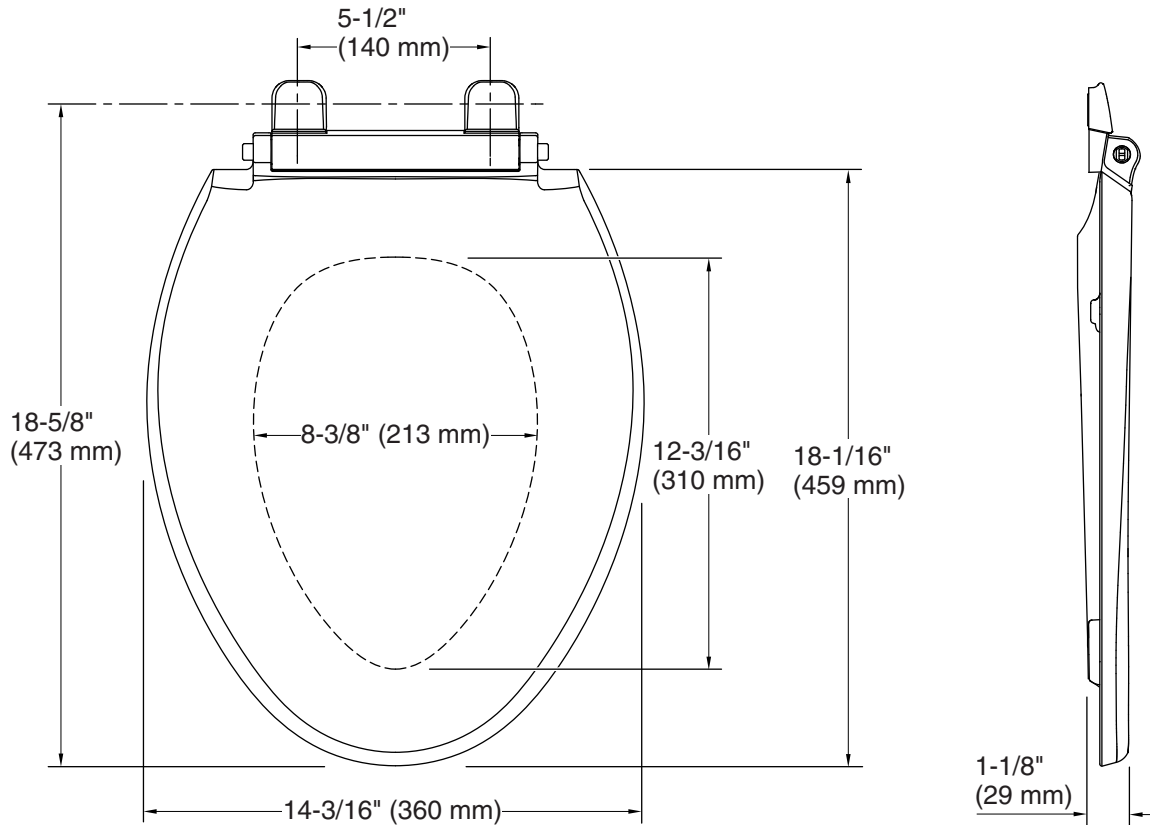

Glenbury™
Quiet-Close™ elongated toilet seat
K-4733

Features

- Quiet-Close™ elongated lid and seat prevents slamming
- Grip-Tight bumpers hold seat firmly in place
- Quick-Release™ functionality allows seat to be removed easily from toilet for convenient cleaning
- Quick-Attach® hardware for fast and secure installation
- Color-matched plastic hinges

Material

- Plastic construction

Recommended Products/Accessories

K-4733-RL Glenbury™ ReadyLatch® Quiet-Close™ elongated toilet seat

**KOHLER® One-Year Limited
Warranty**

See website for detailed warranty information.

Available Colors/Finishes

Color tiles intended for reference only.

Color	Code	Description
	H15	Spring Green
	V10	Peachblow

Technical Information

All product dimensions are nominal.

Seat shape type: Elongated
Seat front type: Closed-front
Seat-mounting holes: 5-1/2" (140 mm)