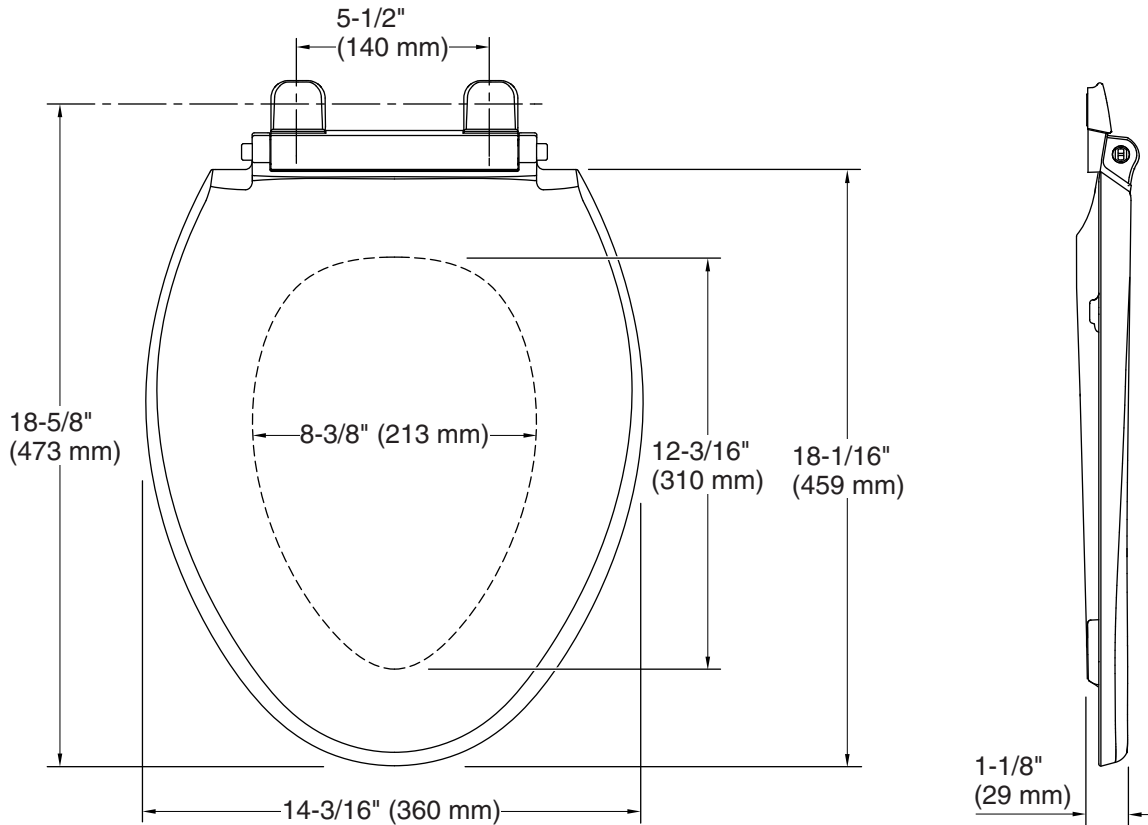

Glenbury™

Quiet-Close™ elongated toilet seat
K-4733

Features

- Quiet-Close™ elongated lid and seat prevents slamming
- Grip-Tight bumpers hold seat firmly in place
- Quick-Release™ functionality allows seat to be removed easily from toilet for convenient cleaning
- Quick-Attach® hardware for fast and secure installation
- Color-matched plastic hinges

Material

- Plastic construction

Recommended Products/Accessories

K-4733-RL Glenbury™ ReadyLatch® Quiet-Close™ elongated toilet seat

Codes/Standards

None Applicable

KOHLER® One-Year Limited Warranty

See website for detailed warranty information.

Available Colors/Finishes

Color tiles intended for reference only.

Color	Code	Description
	H15	Spring Green
	V10	Peachblow

Technical Information

All product dimensions are nominal.

Seat shape type: Elongated
Seat front type: Closed-front
Seat-mounting holes: 5-1/2" (140 mm)