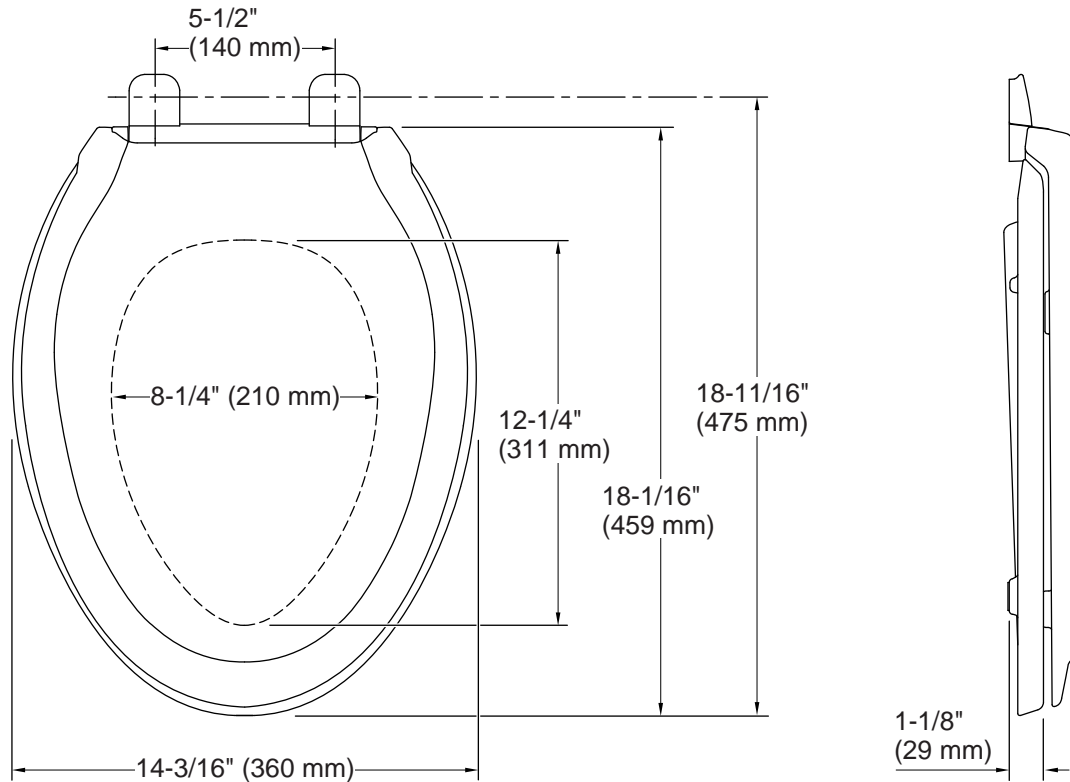

## Technical Information

All product dimensions are nominal.

Seat shape type: Elongated  
Seat front type: Closed-front  
Seat-mounting holes: 5-1/2" (140 mm)