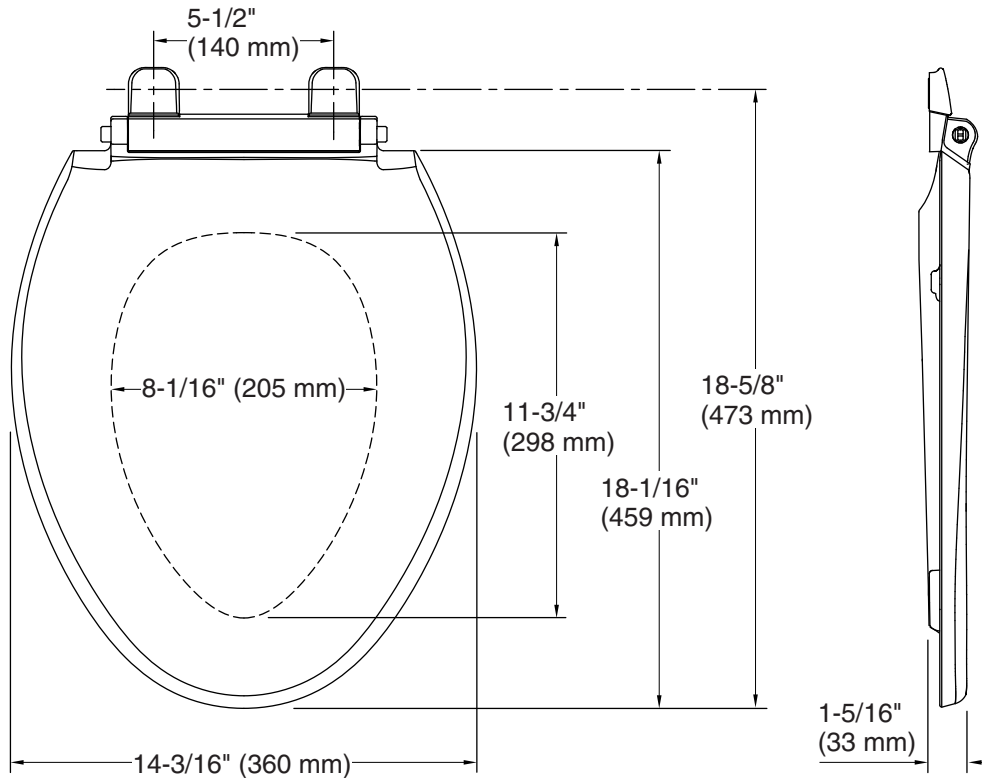

Technical Information

All product dimensions are nominal.

Seat shape type: Elongated
Seat front type: Closed-front
Seat-mounting holes: 5-1/2" (140 mm)

Notes

Install this product according to the installation guide.