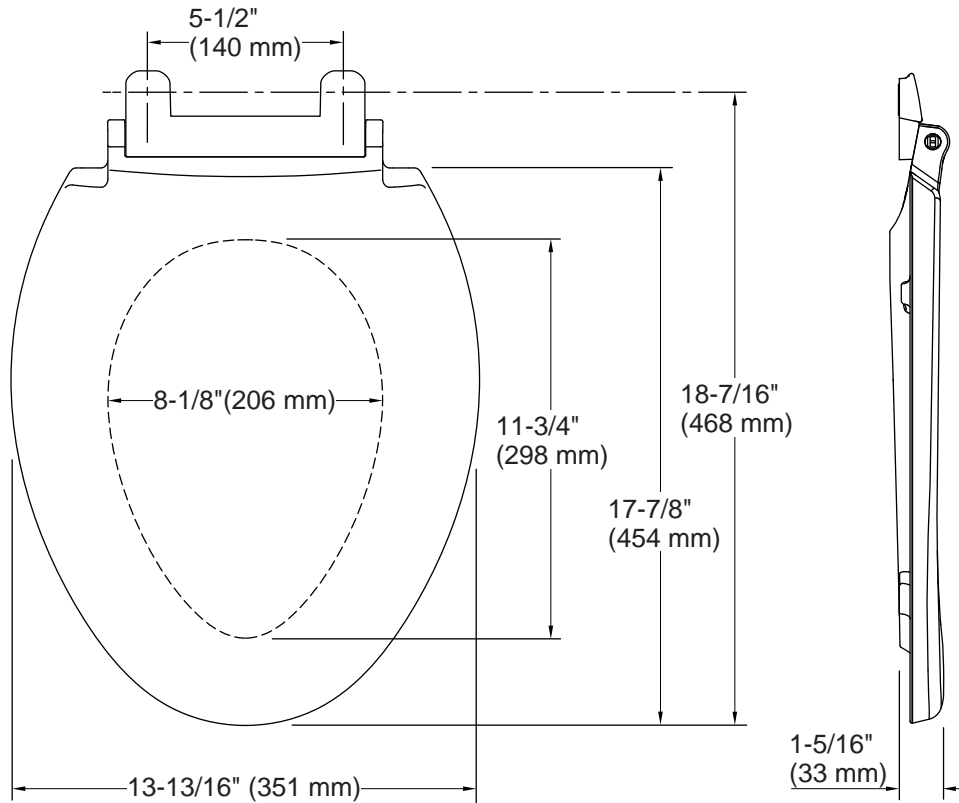

### Technical Information

All product dimensions are nominal.

Seat shape type: Elongated  
Seat front type: Closed-front  
Seat-mounting holes: 5-1/2" (140 mm)