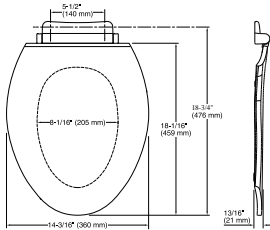

Technical Information

All product dimensions are nominal.

Seat shape type: Elongated
Seat front type: Closed-front
Seat-mounting holes: 5-1/2" (140 mm)

Notes

Install this product according to the installation guide.