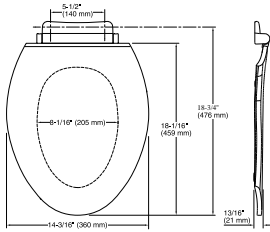

Technical Information

All product dimensions are nominal.

Seat shape type: Elongated
Seat front type: Closed-front
Seat-mounting holes: 5-1/2" (140 mm)

Pressure/fixture Supply Requirements

Notes

Install this product according to the installation instructions.