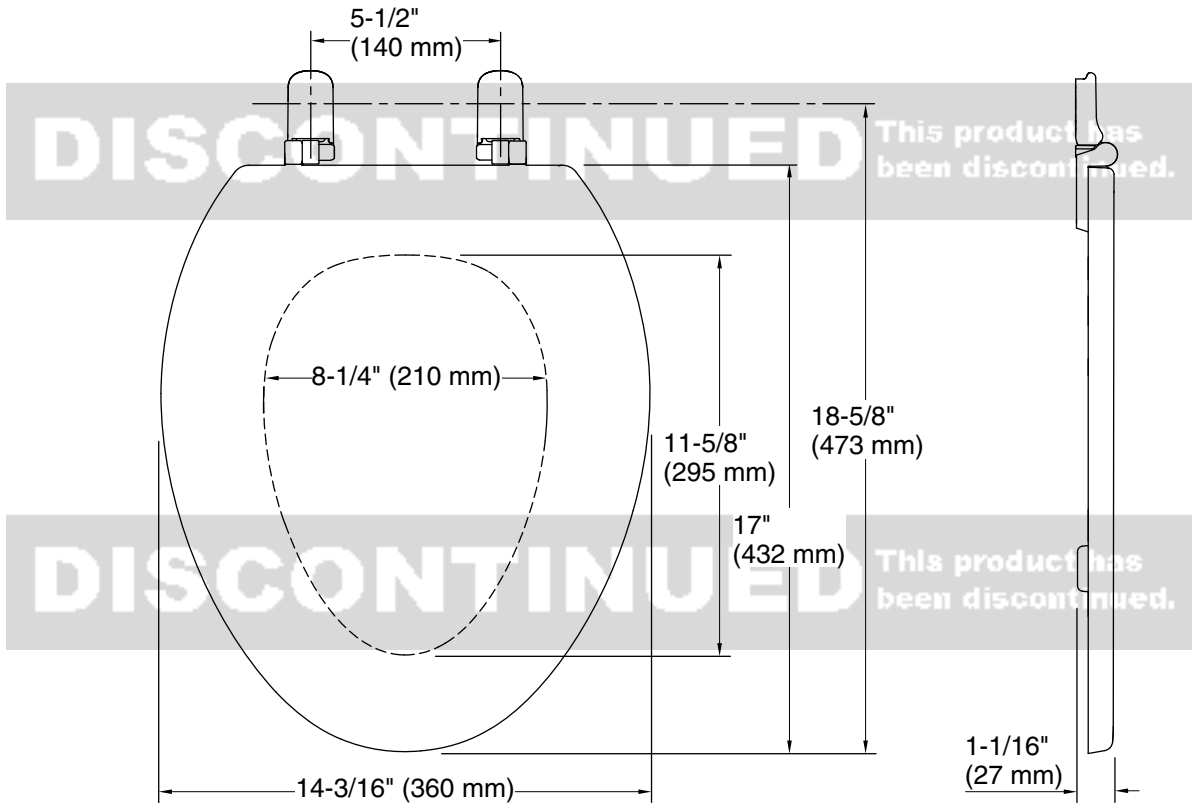

This product has
been discontinued.

Technical Information

All product dimensions are nominal.

Seat shape type: Elongated
Seat front type: Closed-front
Seat-mounting holes: 5-1/2" (140 mm)

Notes

Install this product according to the installation guide.