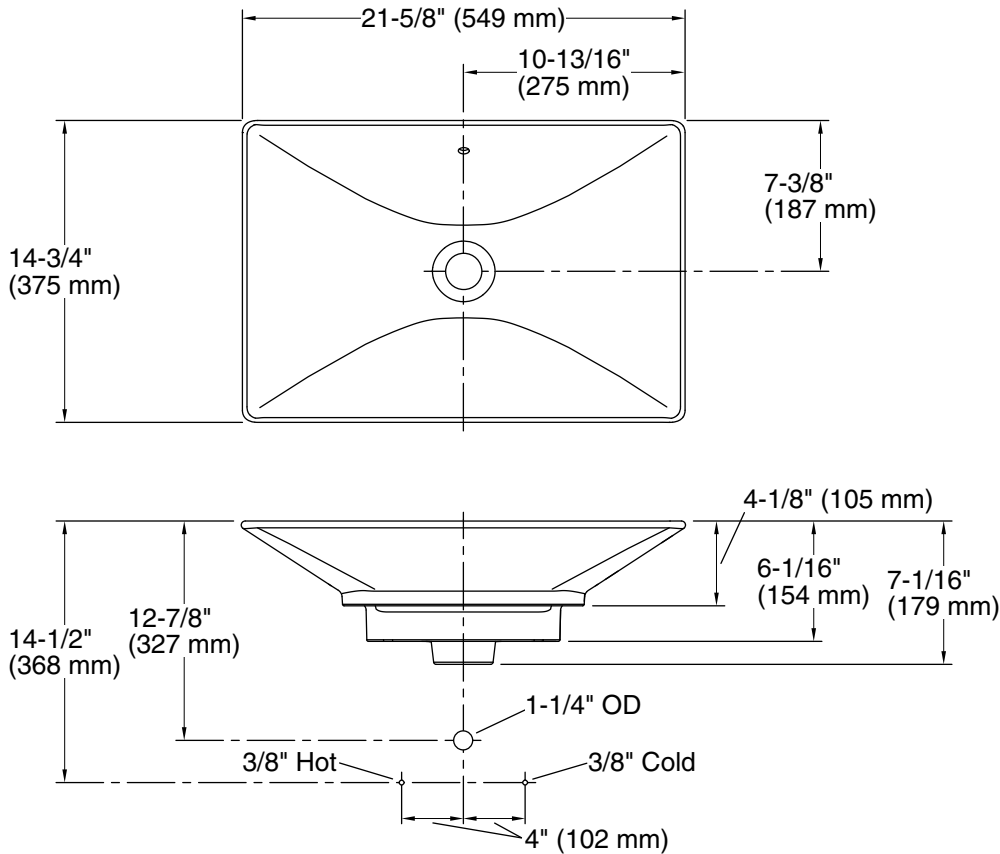

Technical Information

All product dimensions are nominal.

1. Bowl configuration: Single
2. Bowl area (Only): Length: 21-5/8" (549 mm)
   Width: 14-3/4" (375 mm)
   Water depth: 3" (76 mm)
3. With overflow: Yes
4. Drain hole: 1-3/4" (44 mm)

Notes

Install this product according to the installation instructions.

Spout must be a minimum of 8" (203 mm) long for adequate clearance into bathroom sink when installed with centerline as shown.