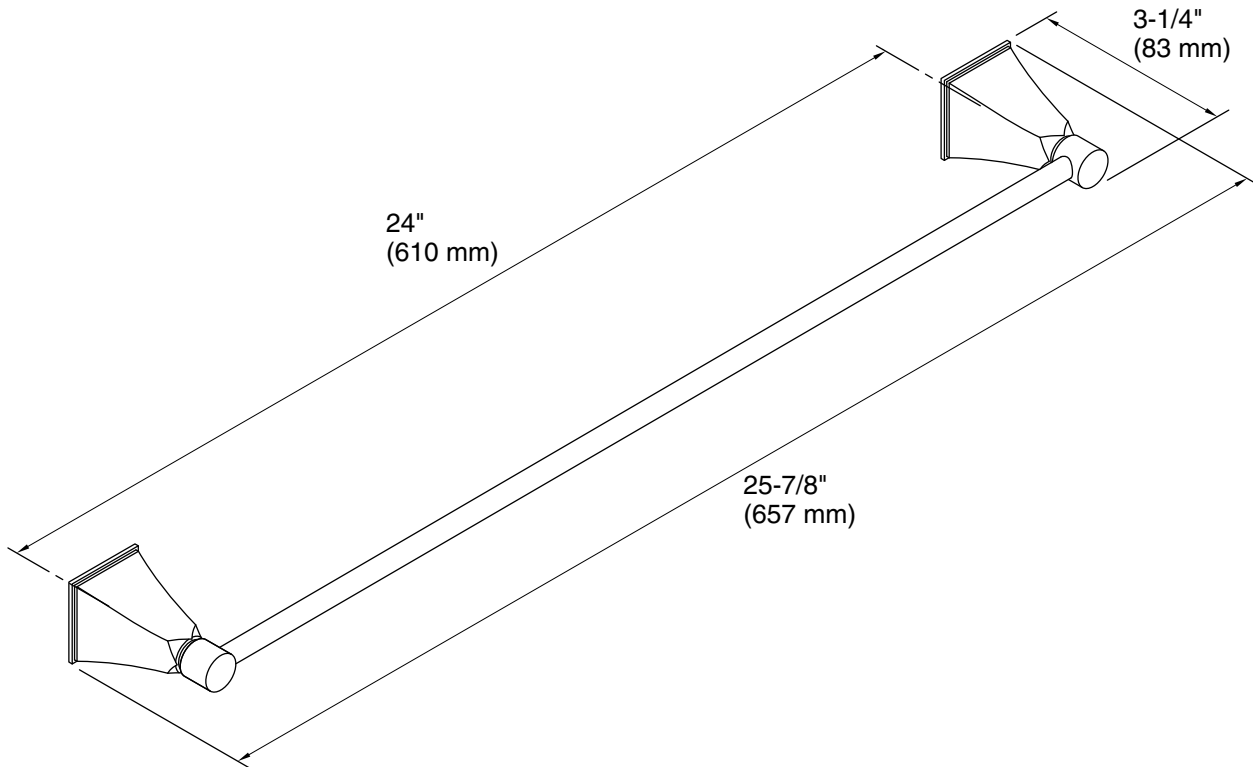

Color	Code	Description
	CP	Polished Chrome
	BN	Vibrant® Brushed Nickel
	BV	Vibrant® Brushed Bronze

Technical Information

All product dimensions are nominal.

Material: Brass, Zinc

Notes

Install this product according to the installation guide.