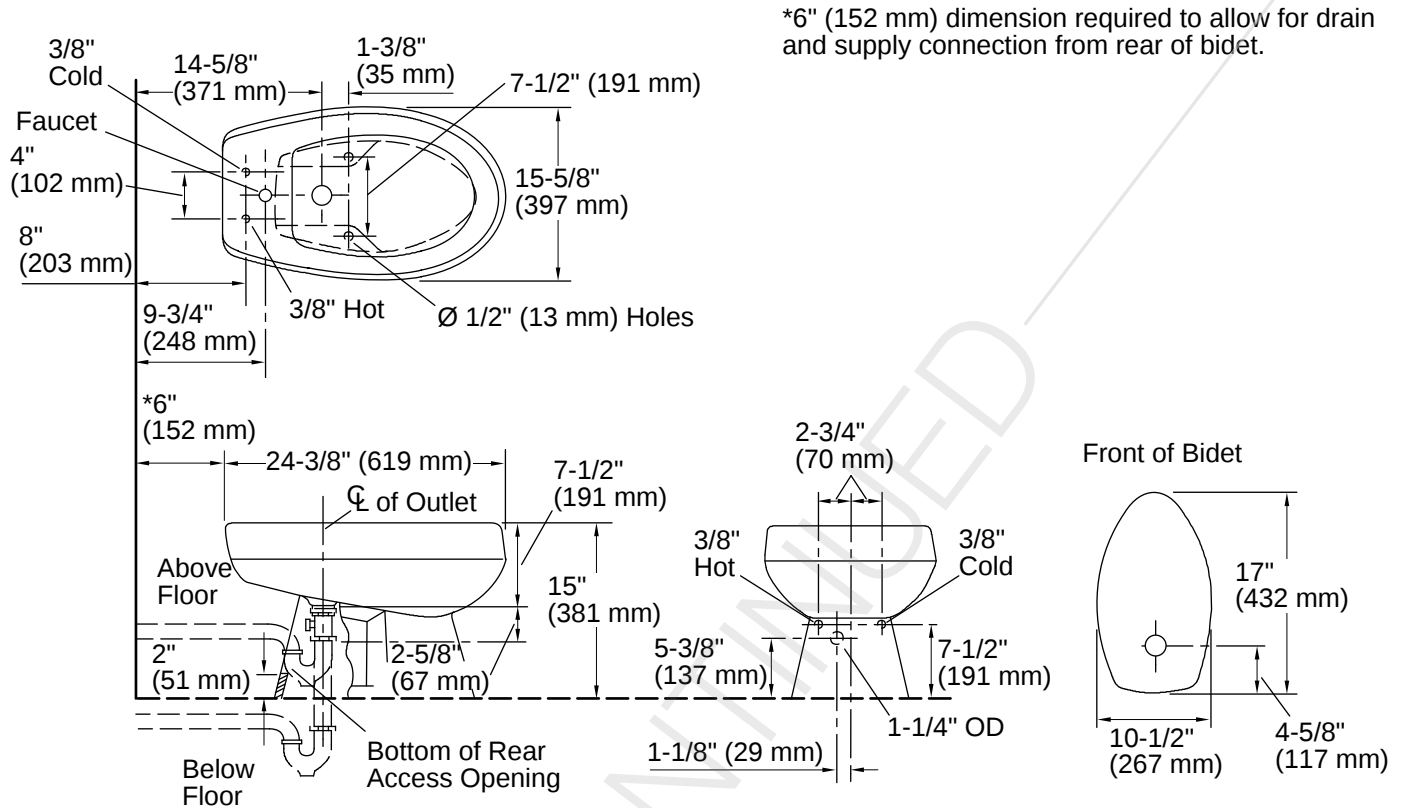

Installation

- Mounting hardware included
- Above- or below-floor rough-in

Installation Notes

Install this product according to the installation instructions.

Install trap in drain line below floor.