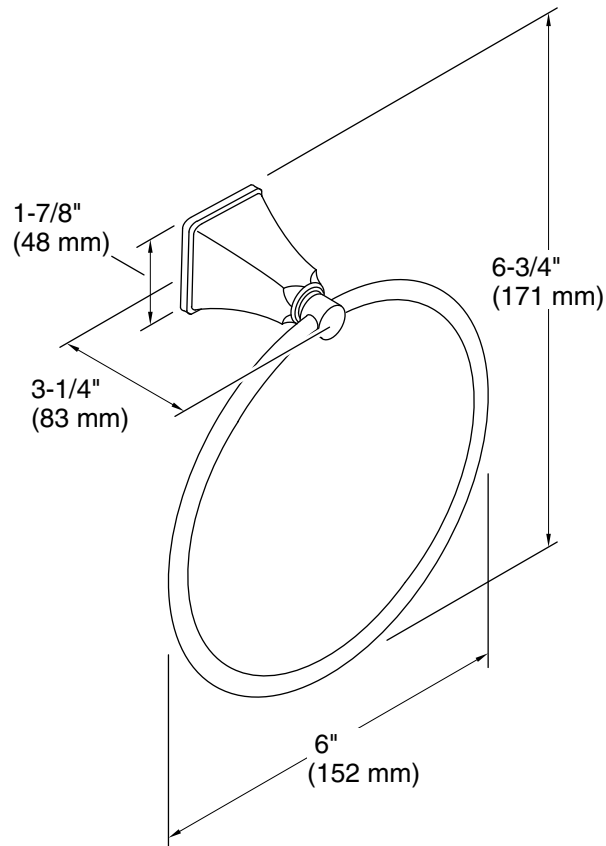

Color	Code	Description
	CP	Polished Chrome
	BN	Vibrant® Brushed Nickel
	BV	Vibrant® Brushed Bronze

Technical Information

All product dimensions are nominal.

Material: Brass, Zinc

Notes

Install this product according to the installation guide.