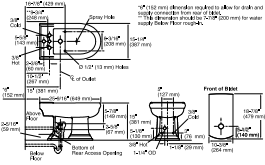

Features

- Drilled for fixture-mount bidet faucet and vacuum breaker
- Front fill and vertical spray
- Coordinates with other products in the Memoirs collection

Installation

- Mounting hardware included
- Above- or below-floor rough-in

Memoirs® Vertical Spray Bidet K-4886

Technical Information

All product dimensions are nominal.

Waste Outlet: Floor

Notes

Install this product according to the installation instructions.