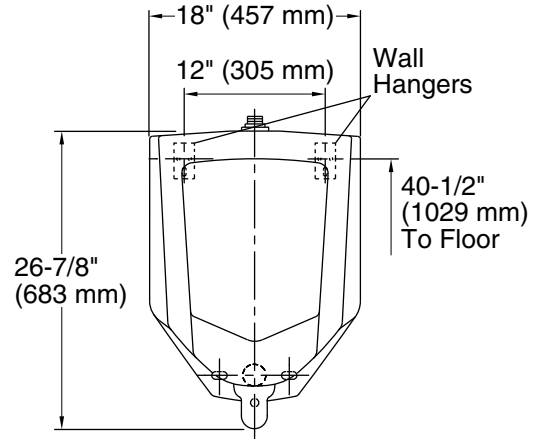

## Features

- Washout urinal
- 3/4" (19 mm) top spud
- 14-1/8" (359 mm) extended rim
- 0.125 - 1.0 gpf (0.47 - 3.8 lpf)
- Will replace K-4960-ET urinal
- 26-7/8" (683 mm) x 18" (457 mm) x 14-1/8" (359 mm)

For the most current Specification Sheet, go to [www.kohler.com](http://www.kohler.com) USA or [www.kohler.ca](http://www.kohler.ca) Canada

1-26-2026 19:47 - US/CA

THE BOLD LOOK  
OF **KOHLER®**

\*Urinal complies with ADA requirements when rim is mounted no higher than 17" (432 mm) from finished floor.

\*Urinal complies with CSA B651 when rim is mounted no higher than 16-7/8" (430 mm) from finished floor.

### Technical Information

All product dimensions are nominal.

Flush Type: Washout  
 Min. Water per Flush: 0.125 gpf (0.5 lpf)  
 Max. Water per Flush: 1 gpf (3.8 lpf)

Designed for the above water use when installed with a water-saving flushometer.