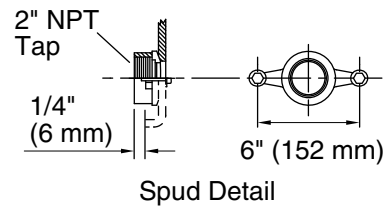

## Features

- Washout urinal
- 3/4" (19 mm) top spud
- 14-1/8" (359 mm) extended rim
- 0.125 - 1.0 gpf (0.47 - 3.8 lpf)
- Will replace K-4960-ET urinal
- 26-7/8" (683 mm) x 18" (457 mm) x 14-1/8" (359 mm)

For the most current Specification Sheet, go to [www.kohler.com](http://www.kohler.com) USA or [www.kohler.ca](http://www.kohler.ca) Canada

1-26-2026 19:47 - US/CA

THE BOLD LOOK  
OF **KOHLER®**

\*Urinal complies with ADA requirements when rim is mounted no higher than 17" (432 mm) from finished floor.

### Technical Information

All product dimensions are nominal.

Flush Type: Washout  
 Min. Water per Flush: 0.125 gpf (0.5 lpf)  
 Max. Water per Flush: 1 gpf (3.8 lpf)

Designed for the above water use when installed with a water-saving flushometer.