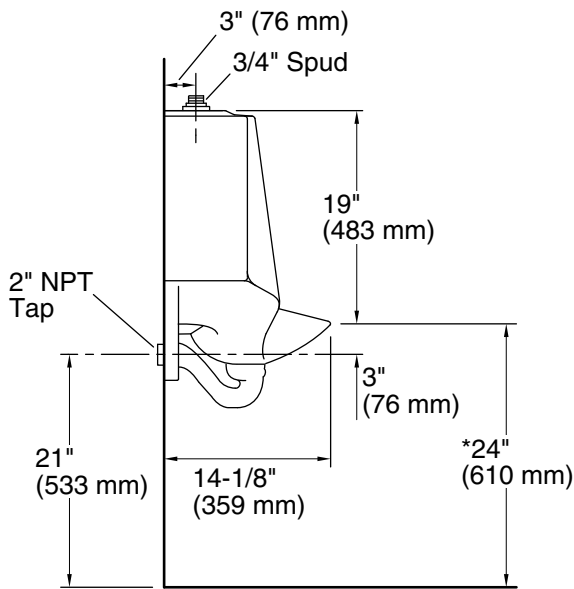

## Features

- Washout urinal
- 3/4" (19 mm) top spud
- 14-1/8" (359 mm) extended rim
- 0.125 - 1.0 gpf (0.47 - 3.8 lpf)
- Will replace K-4960-ET urinal
- 26-7/8" (683 mm) x 18" (457 mm) x 14-1/8" (359 mm)

For the most current Specification Sheet, go to [www.kohler.com](http://www.kohler.com) USA or [www.kohler.ca](http://www.kohler.ca) Canada

1-26-2026 19:47 - US/CA

THE BOLD LOOK  
OF **KOHLER®**

\*Urinal complies with ADA requirements when rim is mounted no higher than 17" (432 mm) from finished floor.

\*Urinal complies with CSA B651 when rim is mounted no higher than 16-7/8" (430 mm) from finished floor.

### Technical Information

All product dimensions are nominal.

Flush Type: Washout  
 Min. Water per Flush: 0.125 gpf (0.5 lpf)  
 Max. Water per Flush: 1 gpf (3.8 lpf)

Designed for the above water use when installed with a water-saving flushometer.