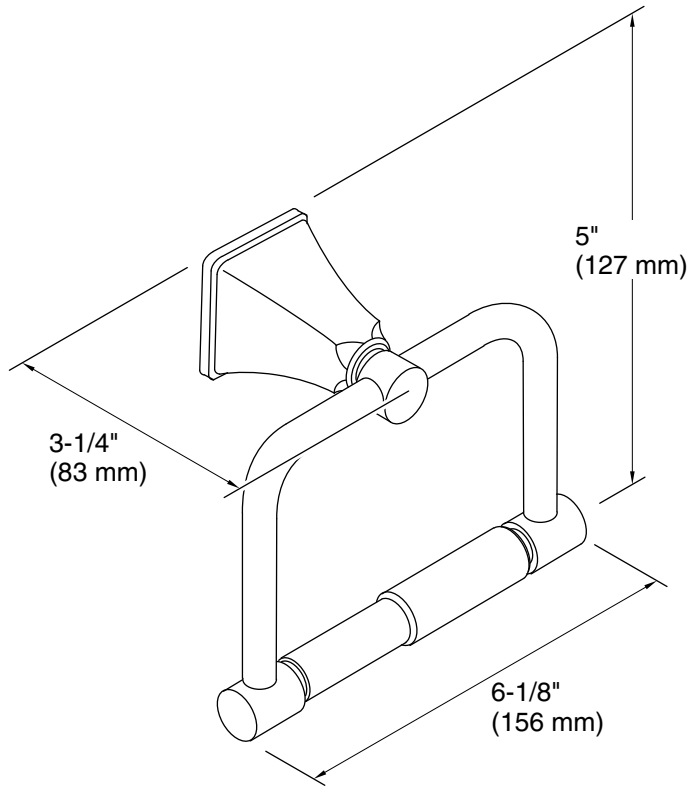

Color	Code	Description
	CP	Polished Chrome
	BN	Vibrant® Brushed Nickel
	BV	Vibrant® Brushed Bronze

Technical Information

All product dimensions are nominal.

Material: Brass, Zinc

Notes

Install this product according to the installation guide.