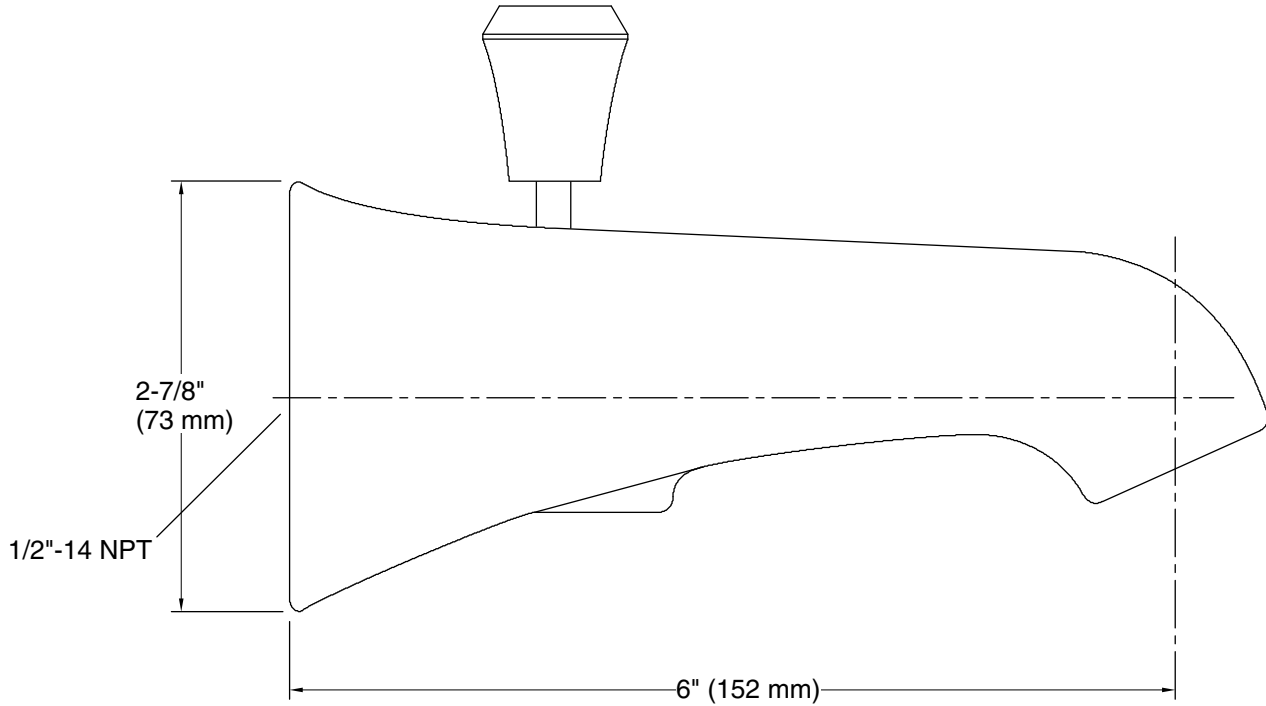

Technical Information

All product dimensions are nominal.

Drain included: No

Spout:

Spout reach: 6" (152 mm)

Handshower:

Rated maximum flow: 0 gal/min (0 l/min)

Notes

Install this product according to the installation guide.