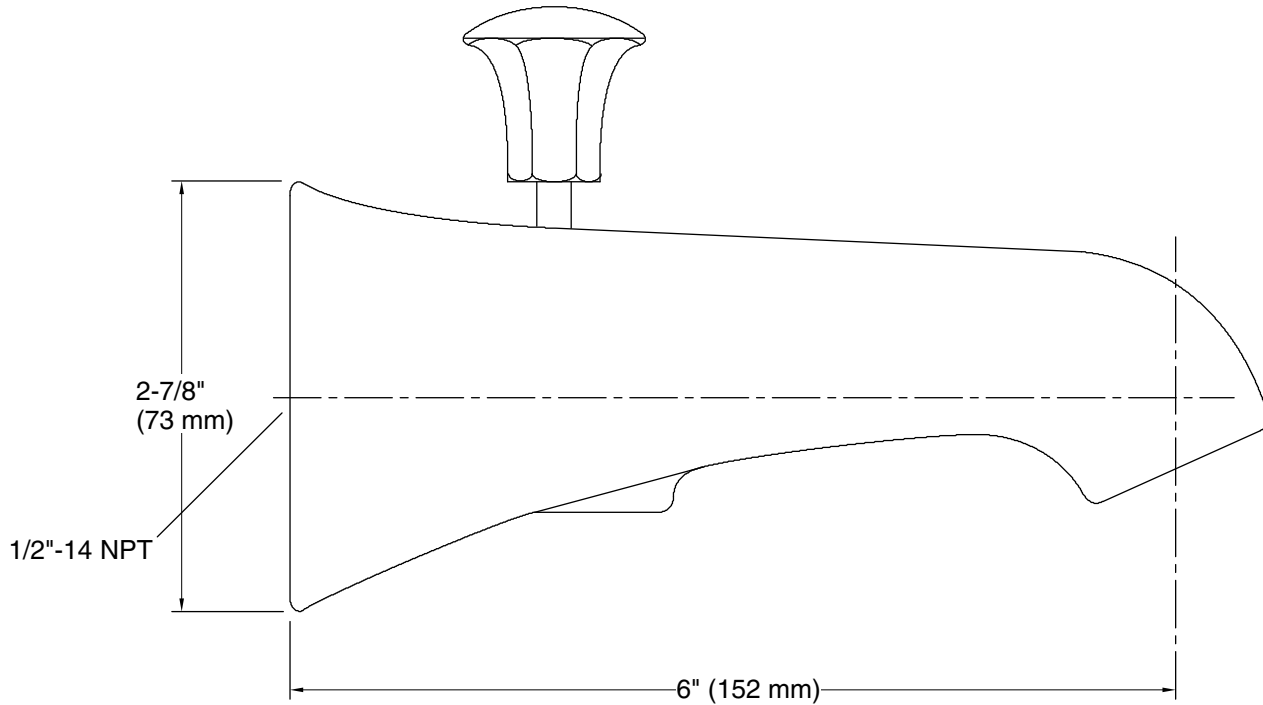

Features

- Metal construction

Installation

- 6" (152 mm) diverter spout with NPT connection
- Wall-mount

Recommended Products/Accessories

K-23723 Faucet cleaner

Codes/Standards

ASME A112.18.1/CSA B125.1
California Energy Commission (CEC)

Technical Information

All product dimensions are nominal.

Drain included: No

Spout:

Spout reach: 6" (152 mm)

Handshower:

Rated maximum flow: 0 gal/min (0 l/min)

Notes