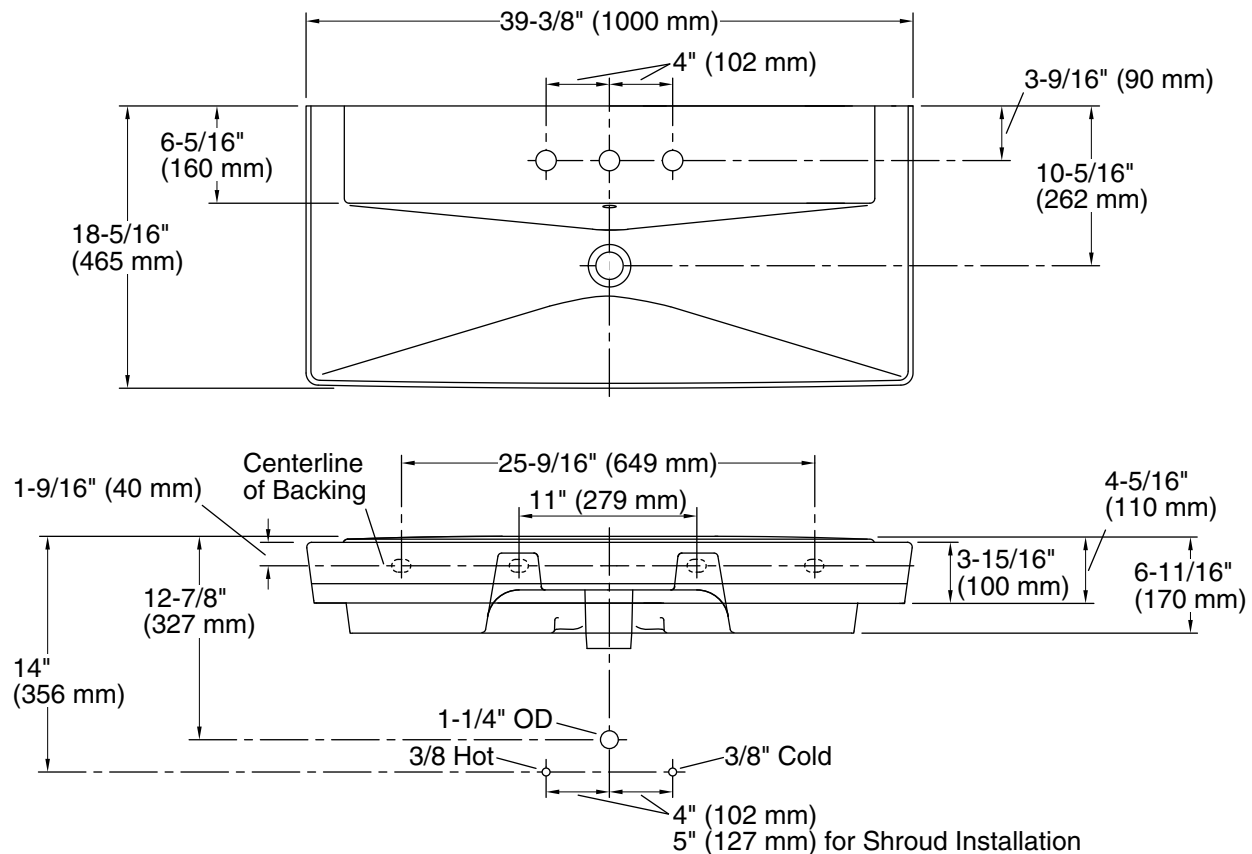

Features

- 8" (203 mm) widespread faucet holes
- Deep, V-shaped basin
- Overflow drain with included Polished Chrome cap
- Combines with the K-5031 shroud or K-5032 pedestal to create a pedestal or wall-mount sink
- Coordinates with other products in the Rêve collection

Codes/Standards

- ASME A112.19.2/CSA B45.1
- IAPMO Certification

KOHLER® One-Year Limited Warranty

See website for detailed warranty information.

Technical Information

All product dimensions are nominal.

Bowl configuration: Single

Center(s): 8

Bowl area (Only): Length: 39-3/8" (1000 mm)
Width: 12" (305 mm)
Water depth: 3" (76 mm)

Number of deck holes: 3

Faucet hole spacing: 8" (203 mm)

Faucet hole(s): 1-3/8" (35 mm)

Drain hole: 1-3/4" (44 mm)