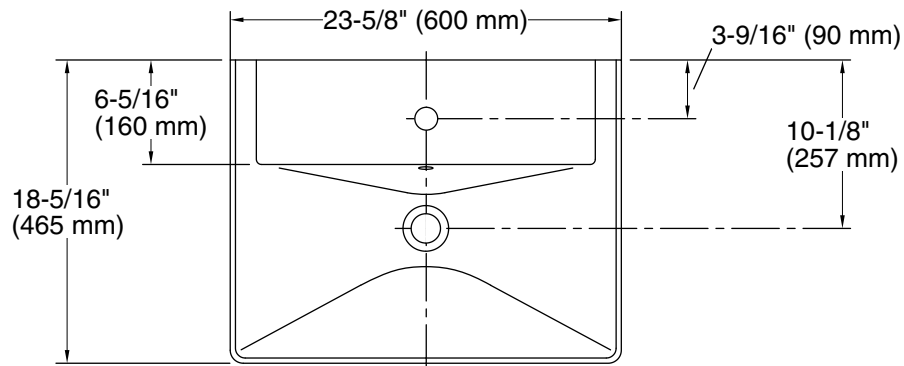

Rêve®
Pedestal/Wall-mount Bathroom Sink
K-5027-1

Features

- Single faucet hole
- Deep, V-shaped basin
- Overflow drain with included Polished Chrome cap
- Combines with the K-5031 shroud or K-5032 pedestal to create a pedestal or wall-mount sink
- Coordinates with other products in the Rêve collection

Codes/Standards

ASME A112.19.2/CSA B45.1

**KOHLER® One-Year Limited
Warranty**

See website for detailed warranty information.

Technical Information

All product dimensions are nominal.

Basin configuration:	Single Bowl
Bowl area (Only):	Length: 23-5/8" (600 mm) Width: 12" (305 mm) Water depth: 3" (76 mm)
Number of deck holes:	1
Faucet hole(s):	1-3/8" (35 mm)
Drain hole:	1-3/4" (44 mm)