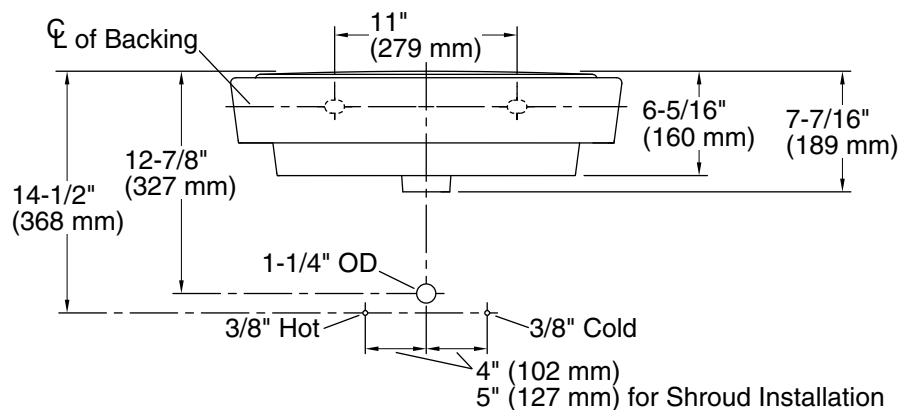

Rêve®
Pedestal/Wall-mount Bathroom Sink
K-5027-1

Features

- Single faucet hole
- Deep, V-shaped basin
- Overflow drain with included Polished Chrome cap
- Combines with the K-5031 shroud or K-5032 pedestal to create a pedestal or wall-mount sink
- Coordinates with other products in the Rêve collection

Codes/Standards

ASME A112.19.2/CSA B45.1

**KOHLER® One-Year Limited
Warranty**

See website for detailed warranty information.

Technical Information

All product dimensions are nominal.

Basin configuration:	Single Bowl
Bowl area (Only):	Length: 23-5/8" (600 mm) Width: 12" (305 mm) Water depth: 3" (76 mm)
Number of deck holes:	1
Faucet hole(s):	1-3/8" (35 mm)
Drain hole:	1-3/4" (44 mm)