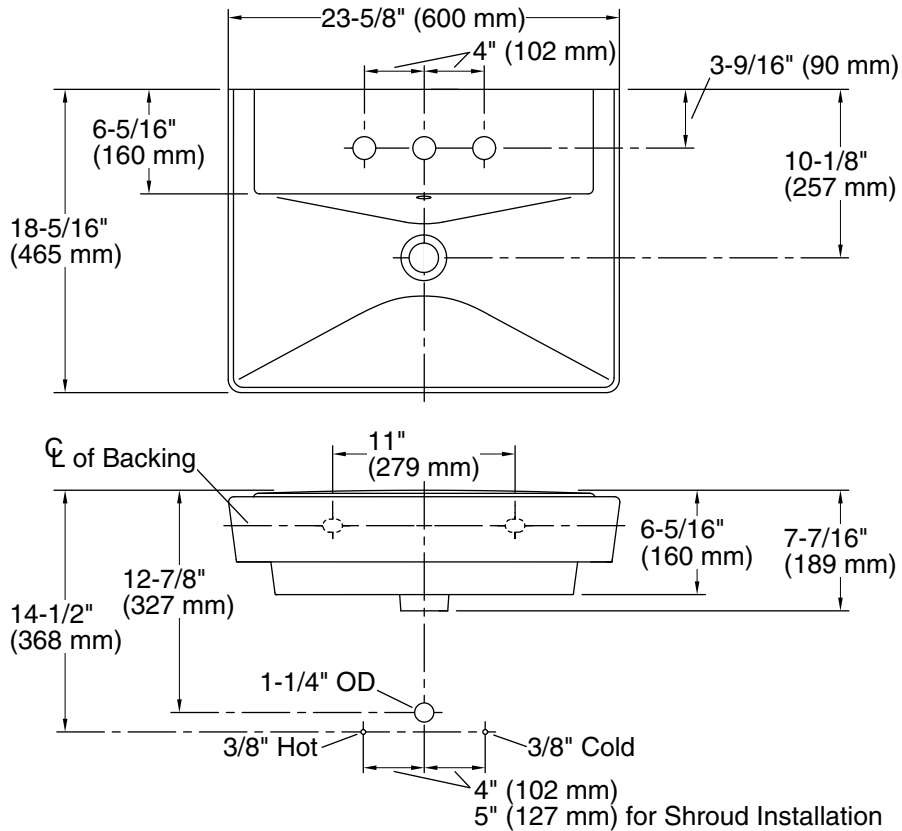

Features

- 8" (203 mm) widespread faucet holes
- Deep, V-shaped basin
- Overflow drain with included Polished Chrome cap
- Combines with the K-5031 shroud or K-5032 pedestal to create a pedestal or wall-mount sink
- Coordinates with other products in the Rêve collection

Codes/Standards

- ASME A112.19.2/CSA B45.1
- IAPMO Certification

KOHLER® One-Year Limited Warranty

See website for detailed warranty information.

Technical Information

All product dimensions are nominal.

Bowl configuration: Single

Center(s): 8

Bowl area (Only): Length: 23-5/8" (600 mm)
Width: 12" (305 mm)
Water depth: 3" (76 mm)

Number of deck holes: 3

Faucet hole spacing: 8" (203 mm)

Faucet hole(s): 1-3/8" (35 mm)

Drain hole: 1-3/4" (44 mm)