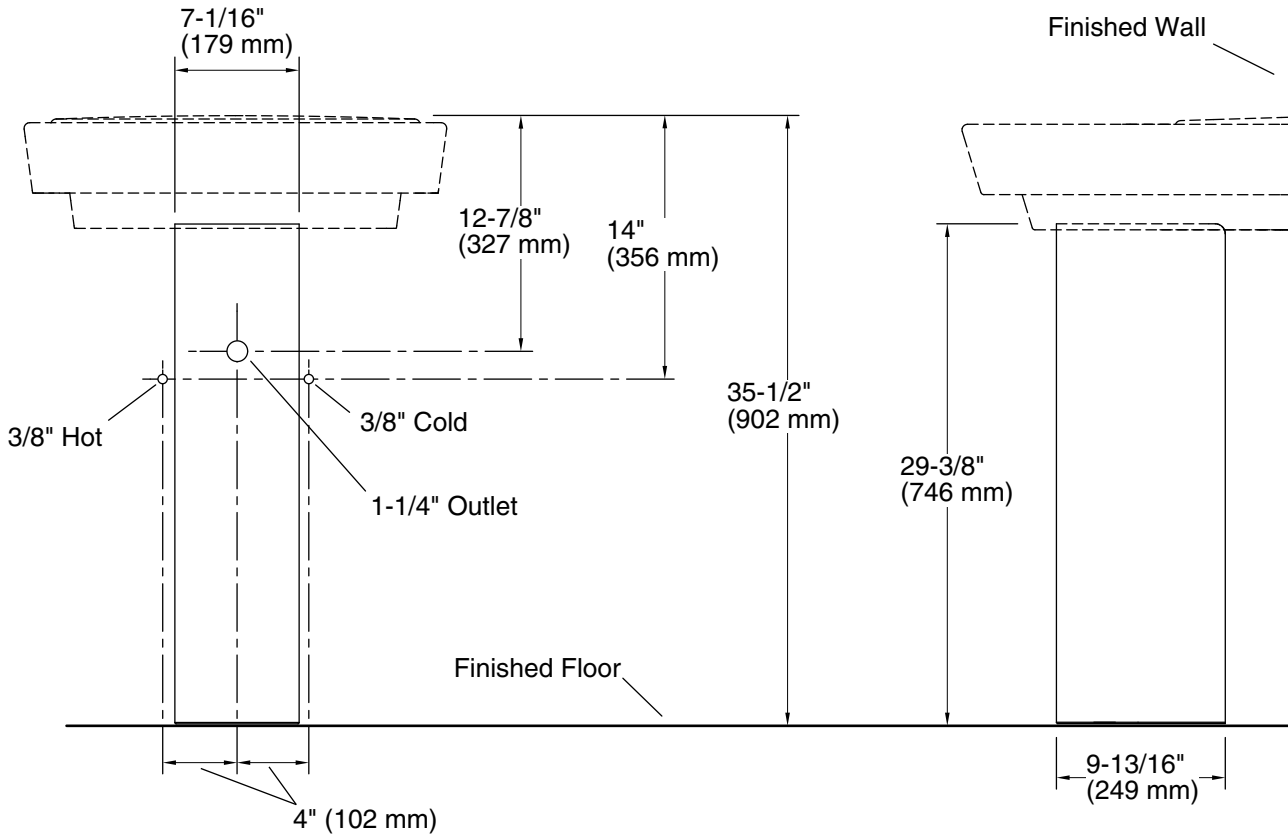

Technical Information

All product dimensions are nominal.

Notes

Install this product according to the installation instructions.