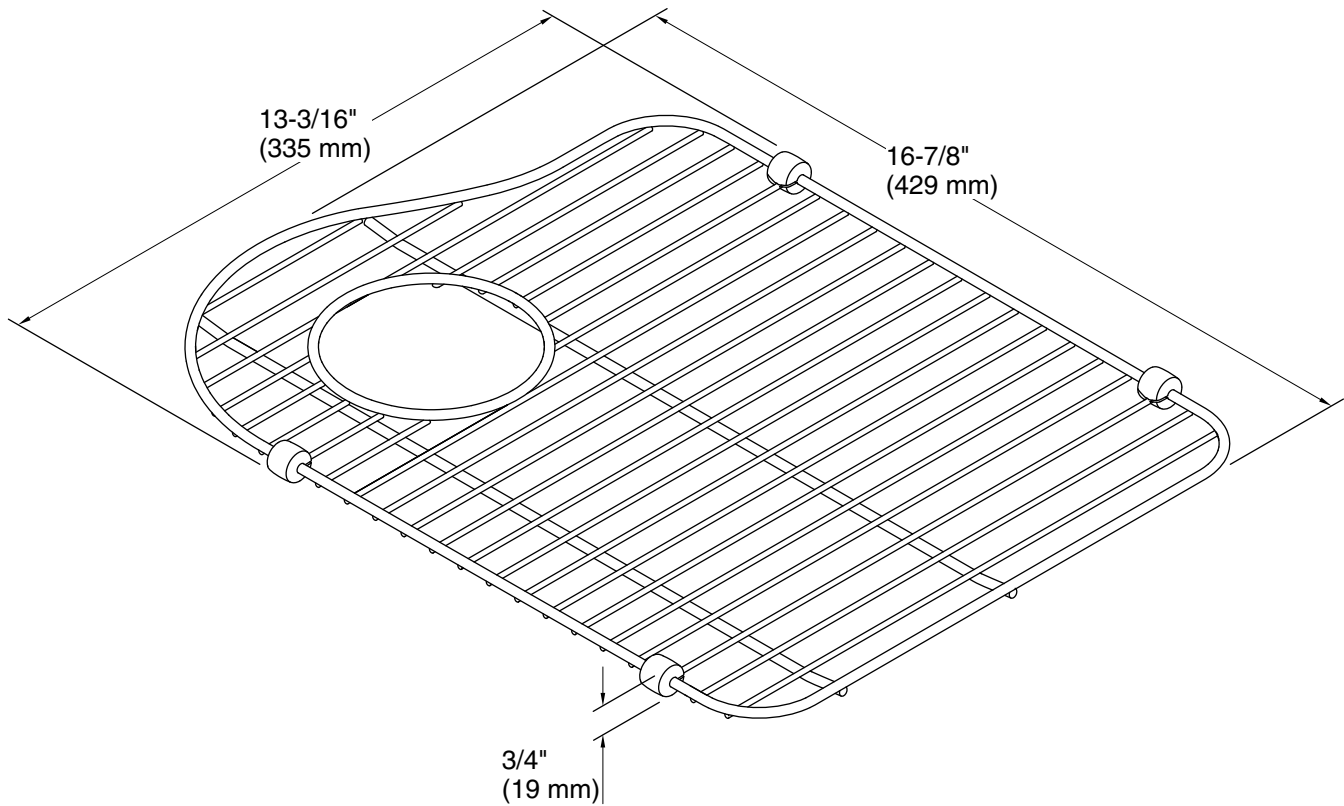

Features

- Fits in the left bowl of the K-5818 Hartland kitchen sink
- Helps protect sink surface from daily wear
- Innovative wheels around the perimeter provide a secure fit and reduce debris buildup
- Dishwasher-safe

Available Colors/Finishes

Color tiles intended for reference only.

Color	Code	Description
	ST	Stainless Steel

Technical Information

All product dimensions are nominal.

Material: Stainless Steel