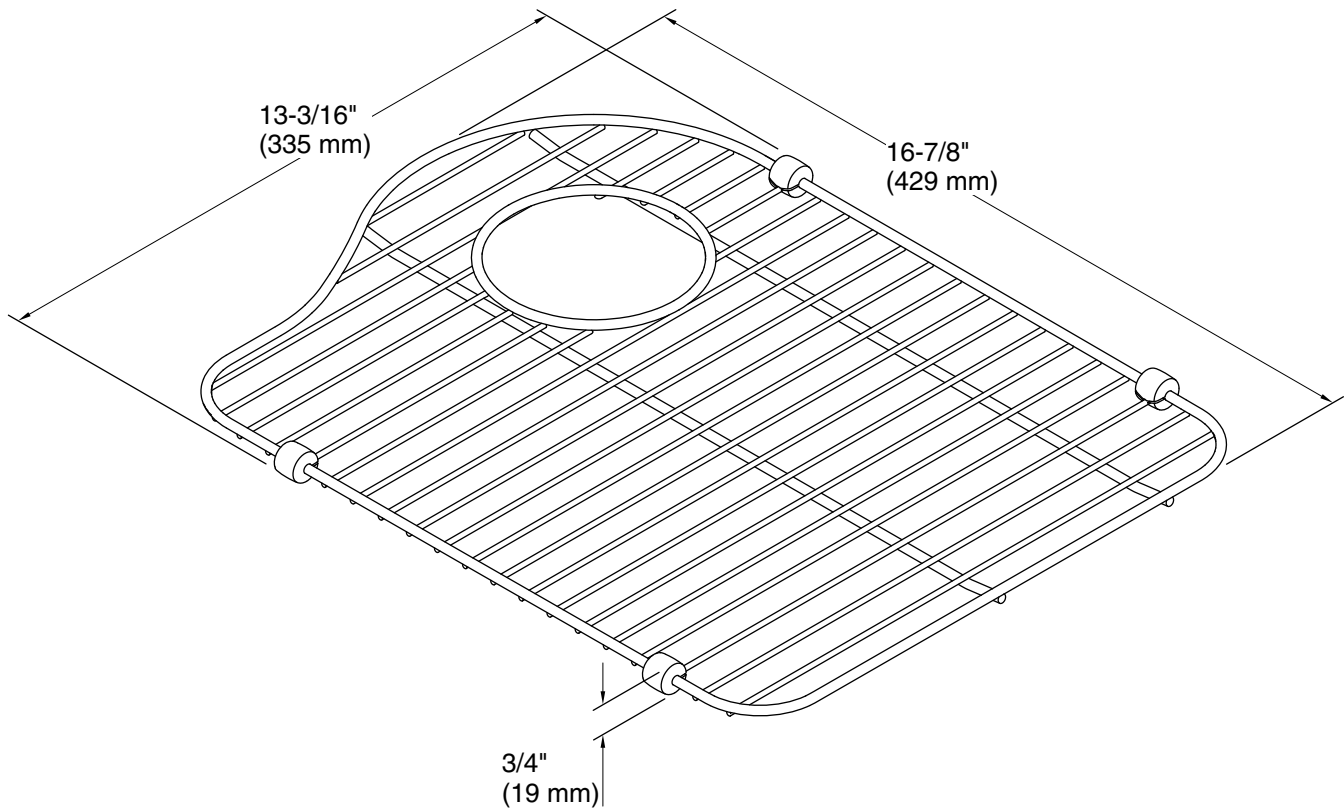

Features

- Fits in the right bowl of the K-5818 Hartland kitchen sink
- Helps protect sink surface from daily wear
- Innovative wheels around the perimeter provide a secure fit and reduce debris buildup
- Dishwasher-safe

Available Colors/Finishes

Color tiles intended for reference only.

Color	Code	Description
	ST	Stainless Steel

Technical Information

All product dimensions are nominal.

Material: Stainless Steel