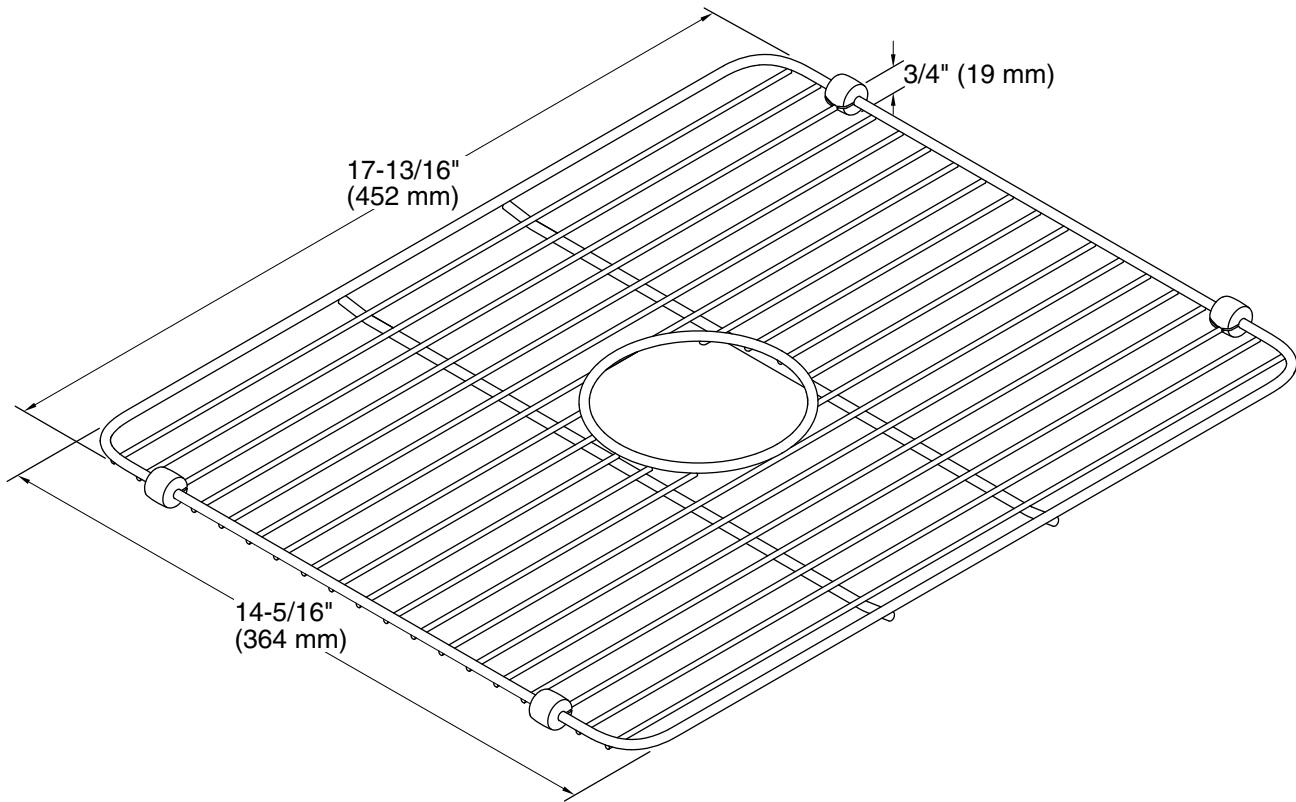

Technical Information

All product dimensions are nominal.

Material: Stainless Steel