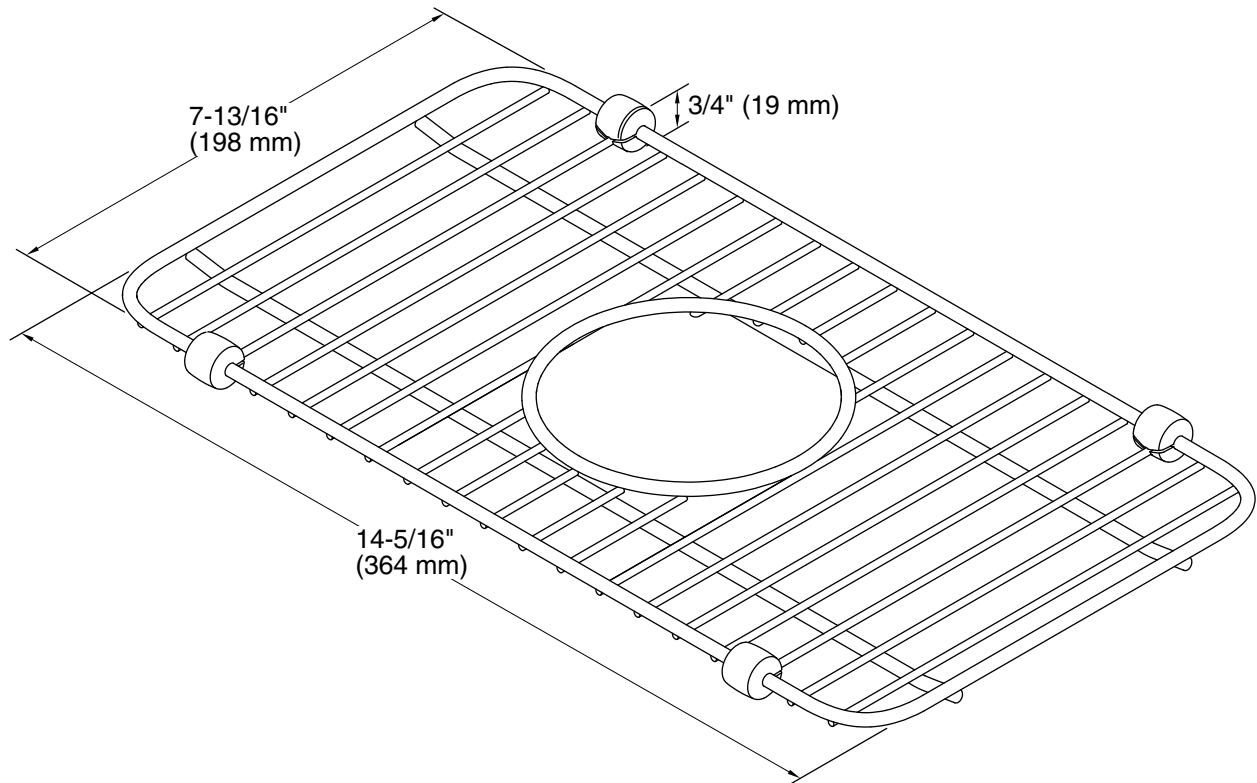

Technical Information

All product dimensions are nominal.

Material: Stainless Steel