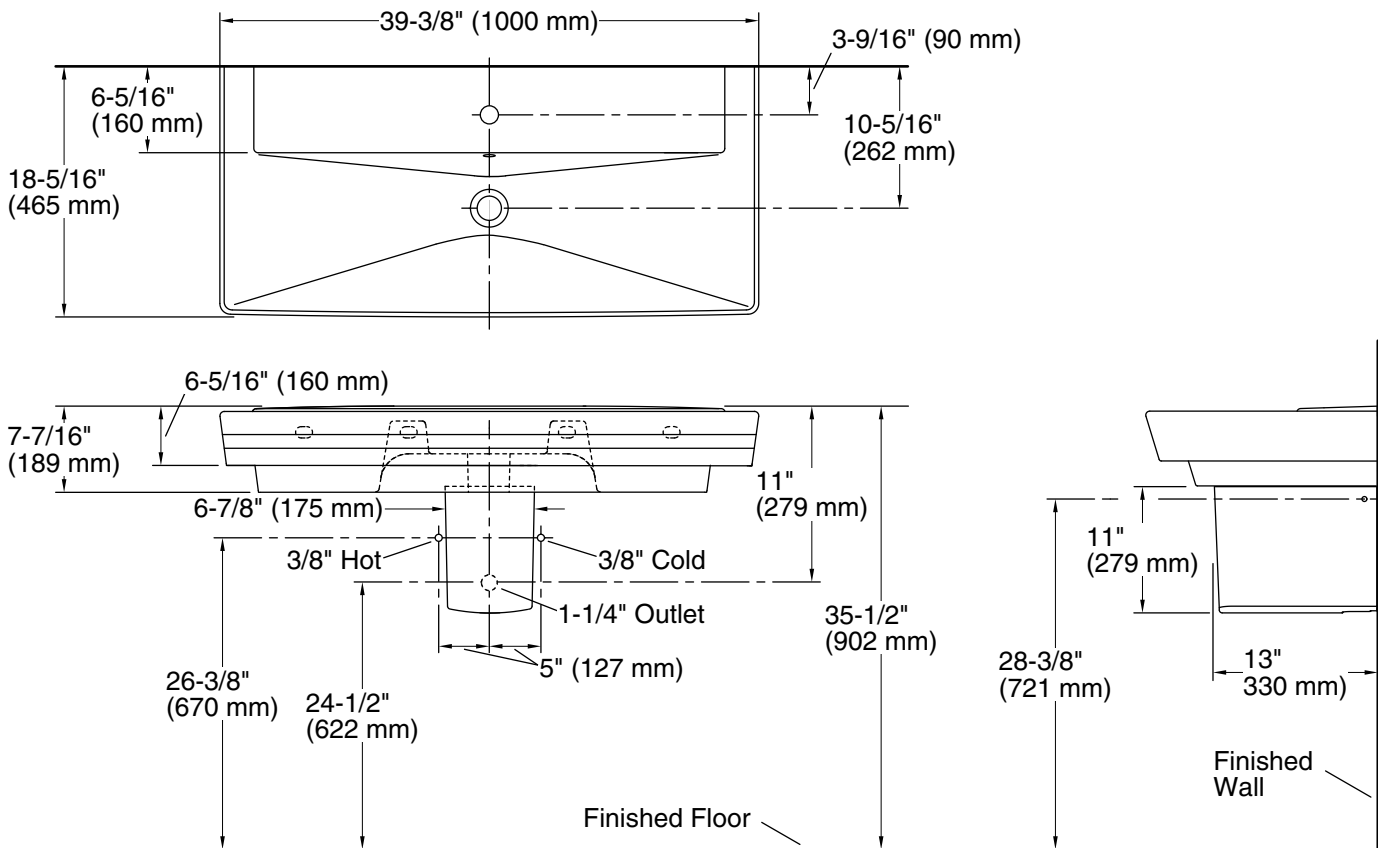

## Features

- Single faucet hole
- Deep, V-shaped basin
- Overflow drain with included Polished Chrome cap
- Combination consists of the K-5026-1 basin and the K-5031 shroud
- Coordinates with other products in the Rêve collection

## Technical Information

All product dimensions are nominal.

Basin configuration:	Single Bowl
Bowl area (Only):	Length: 39-3/8" (1000 mm)
	Width: 12" (305 mm)
	Water depth: 3" (76 mm)
Number of deck holes:	1
Faucet hole(s):	1-3/8" (35 mm)
Drain hole:	1-3/4" (44 mm)