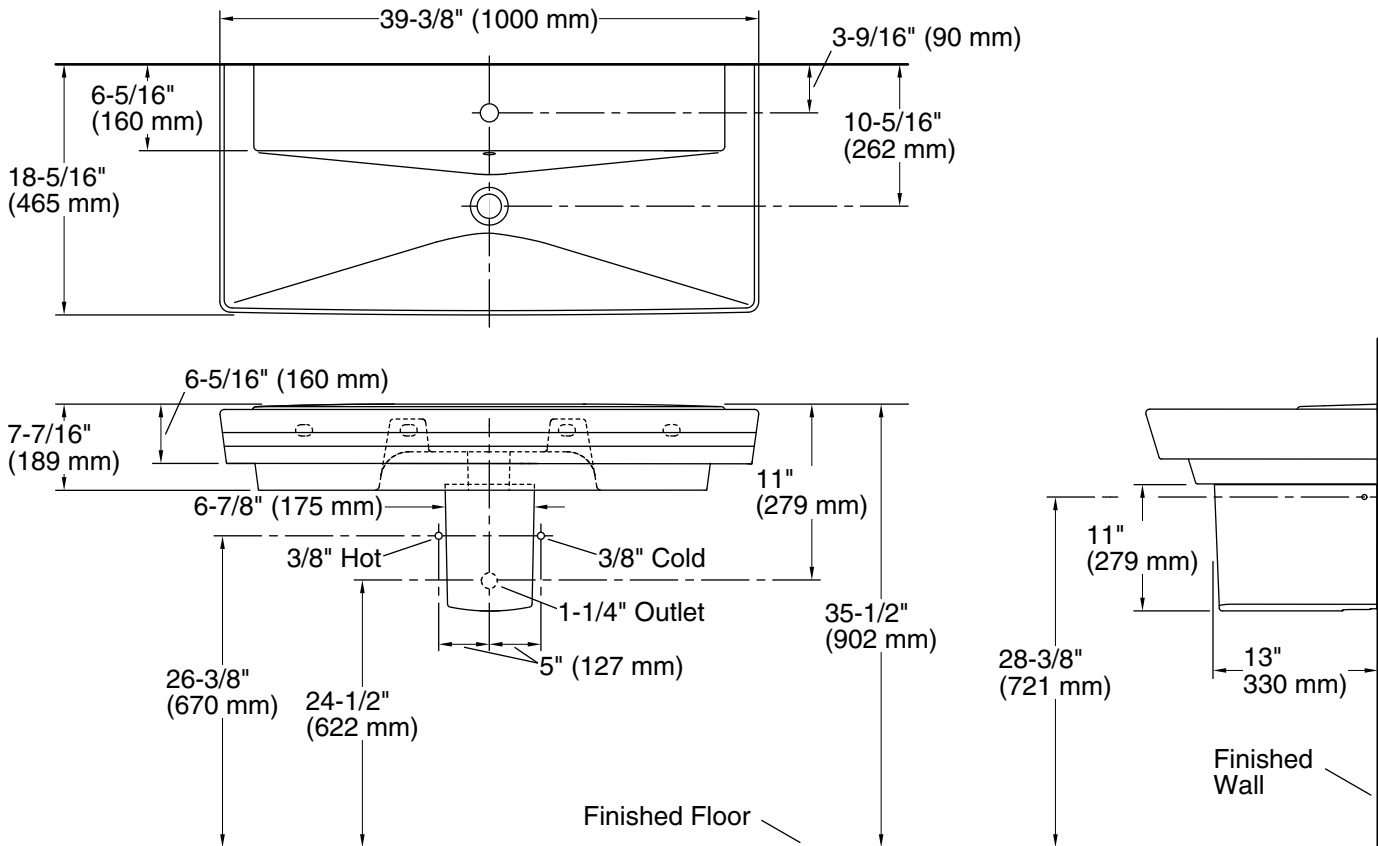

Features

- Single faucet hole
- Deep, V-shaped basin
- Overflow drain with included Polished Chrome cap
- Combination consists of the K-5026-1 basin and the K-5031 shroud
- Coordinates with other products in the Rêve collection

Codes/Standards

ASME A112.19.2/CSA B45.1

KOHLER® One-Year Limited Warranty

See website for detailed warranty information.

Technical Information

All product dimensions are nominal.

Bowl configuration:	Single
Bowl area (Only):	Length: 39-3/8" (1000 mm) Width: 12" (305 mm) Water depth: 3" (76 mm)
Number of deck holes:	1
Faucet hole(s):	1-3/8" (35 mm)
Drain hole:	1-3/4" (44 mm)