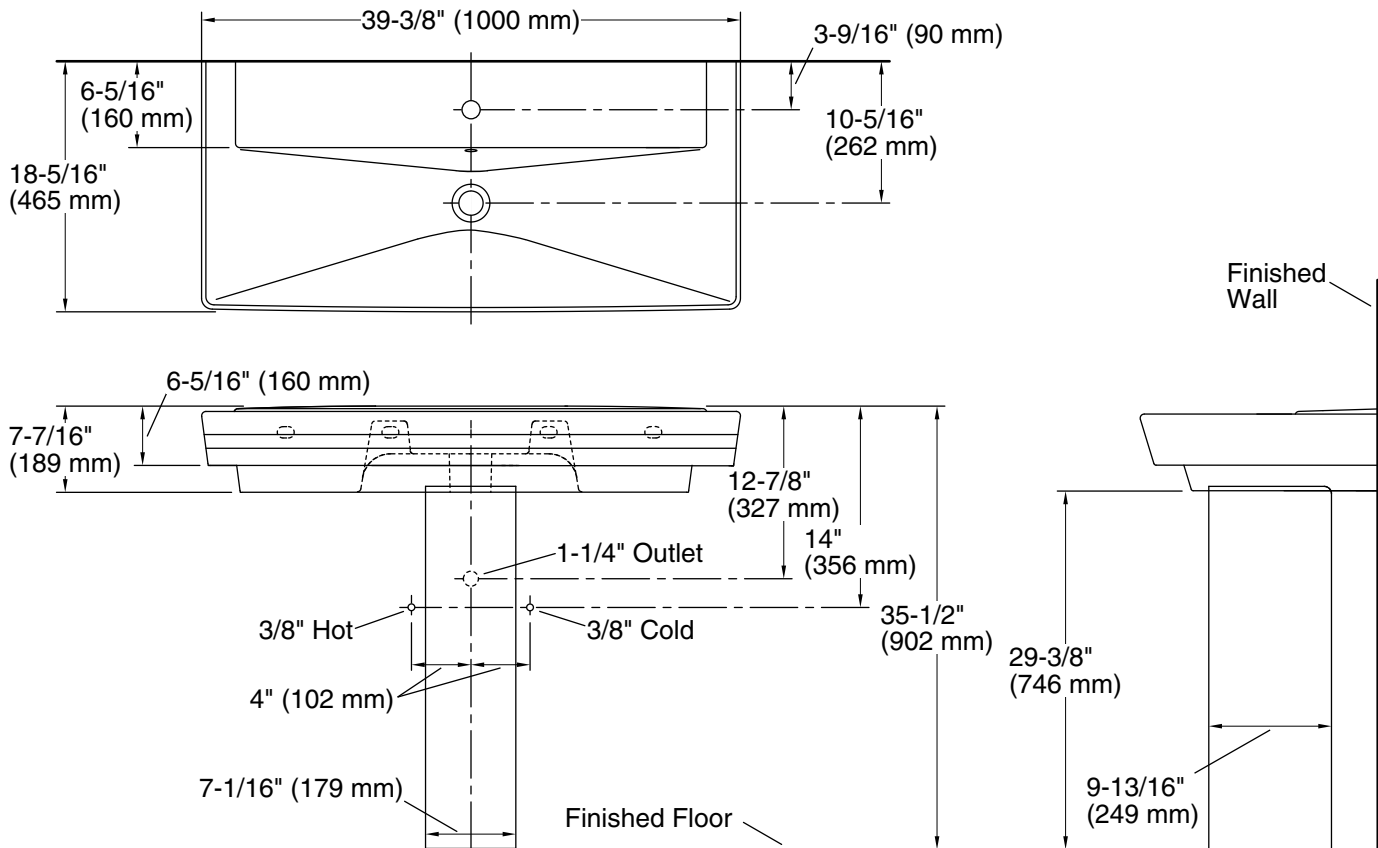

Features

- Single faucet hole
- Deep, V-shaped basin
- Overflow drain with included Polished Chrome cap
- Combination consists of the K-5026-1 basin and the K-5032 pedestal
- Coordinates with other products in the Rêve collection

Codes/Standards

- ASME A112.19.2/CSA B45.1
- IAPMO Certification

KOHLER® One-Year Limited Warranty

See website for detailed warranty information.

Technical Information

All product dimensions are nominal.

Basin configuration:	Single Bowl
Bowl area (Only):	Length: 39-3/8" (1000 mm)
	Width: 12" (305 mm)
	Water depth: 3" (76 mm)
Number of deck holes:	1
Faucet hole(s):	1-3/8" (35 mm)
Drain hole:	1-3/4" (44 mm)