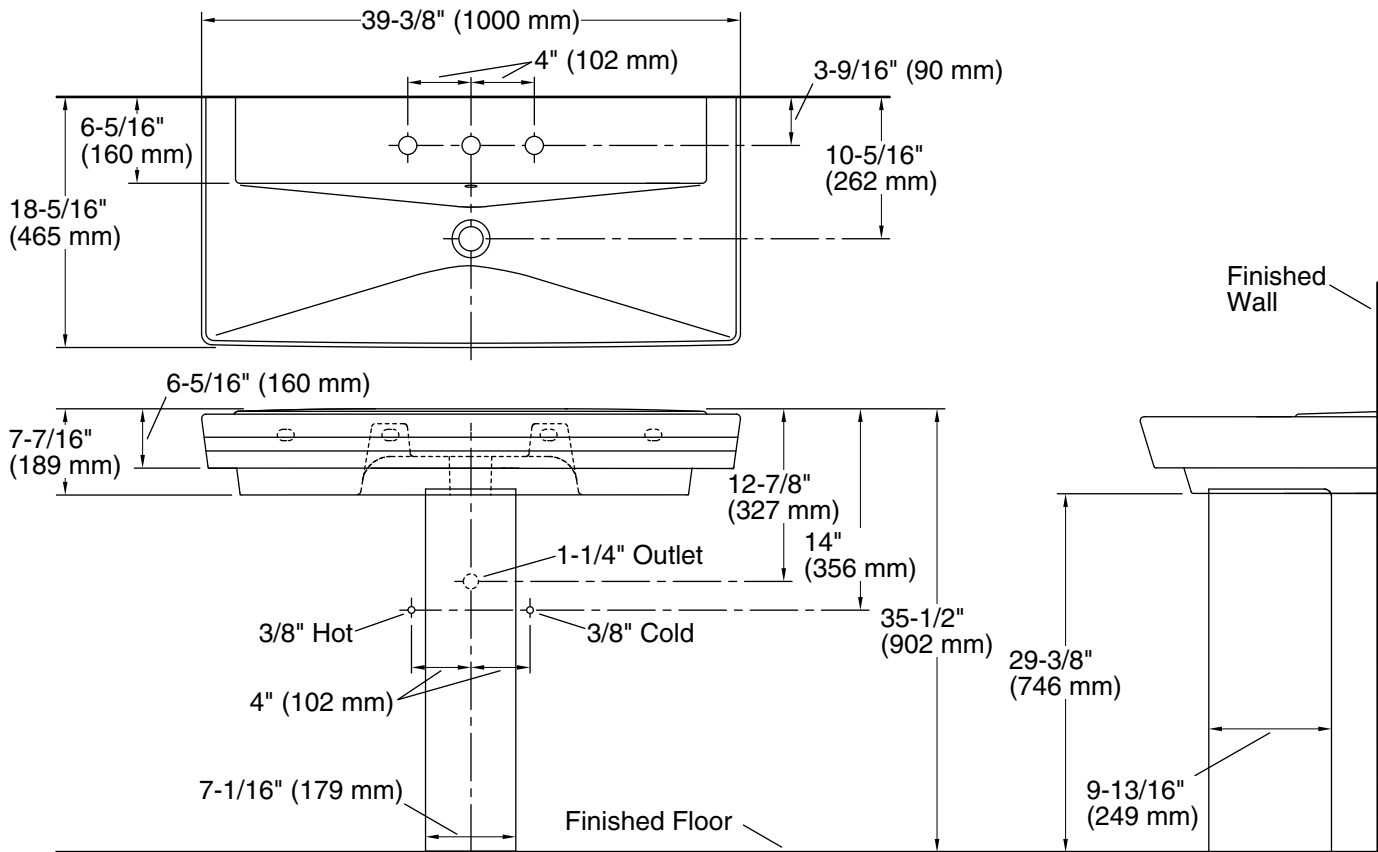

## Features

- 8" (203 mm) widespread faucet holes
- Deep, V-shaped basin
- Overflow drain with included Polished Chrome cap
- Combination consists of the K-5026-8 basin and the K-5032 pedestal
- Coordinates with other products in the Rêve collection

### Technical Information

All product dimensions are nominal.

Basin configuration:	Single Bowl
Bowl area (Only):	Length: 39-3/8" (1000 mm)
	Width: 12" (305 mm)
	Water depth: 3" (76 mm)
Number of deck holes:	3
Faucet hole(s):	1-3/8" (35 mm)
Drain hole:	1-3/4" (44 mm)