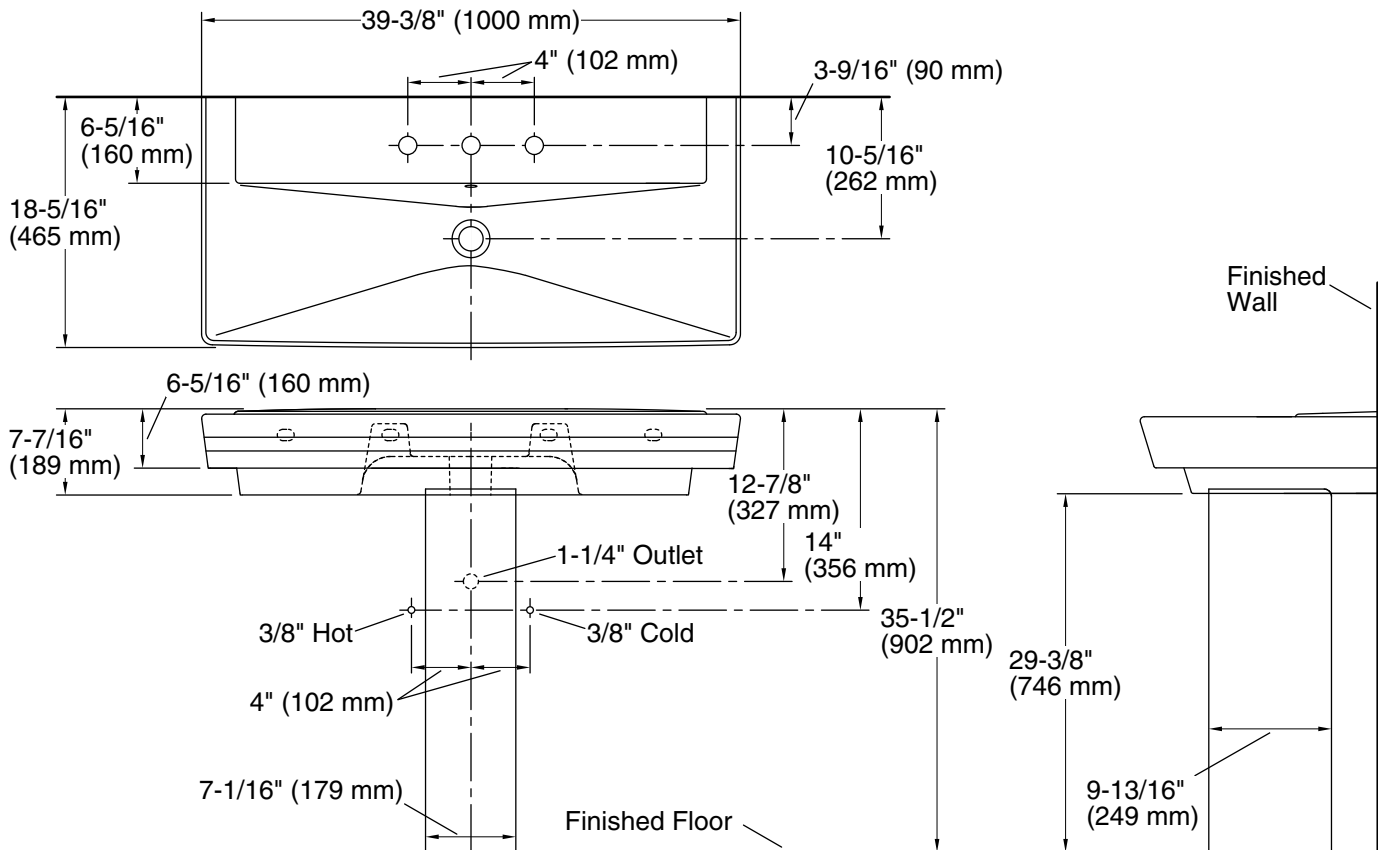

## Features

- 8" (203 mm) widespread faucet holes
- Deep, V-shaped basin
- Overflow drain with included Polished Chrome cap
- Combination consists of the K-5026-8 basin and the K-5032 pedestal
- Coordinates with other products in the Rêve collection

## Technical Information

All product dimensions are nominal.

Basin configuration:	Single Bowl
Bowl area (Only):	Length: 39-3/8" (1000 mm) Width: 12" (305 mm) Water depth: 3" (76 mm)
Number of deck holes:	3
Faucet hole(s):	1-3/8" (35 mm)
Drain hole:	1-3/4" (44 mm)