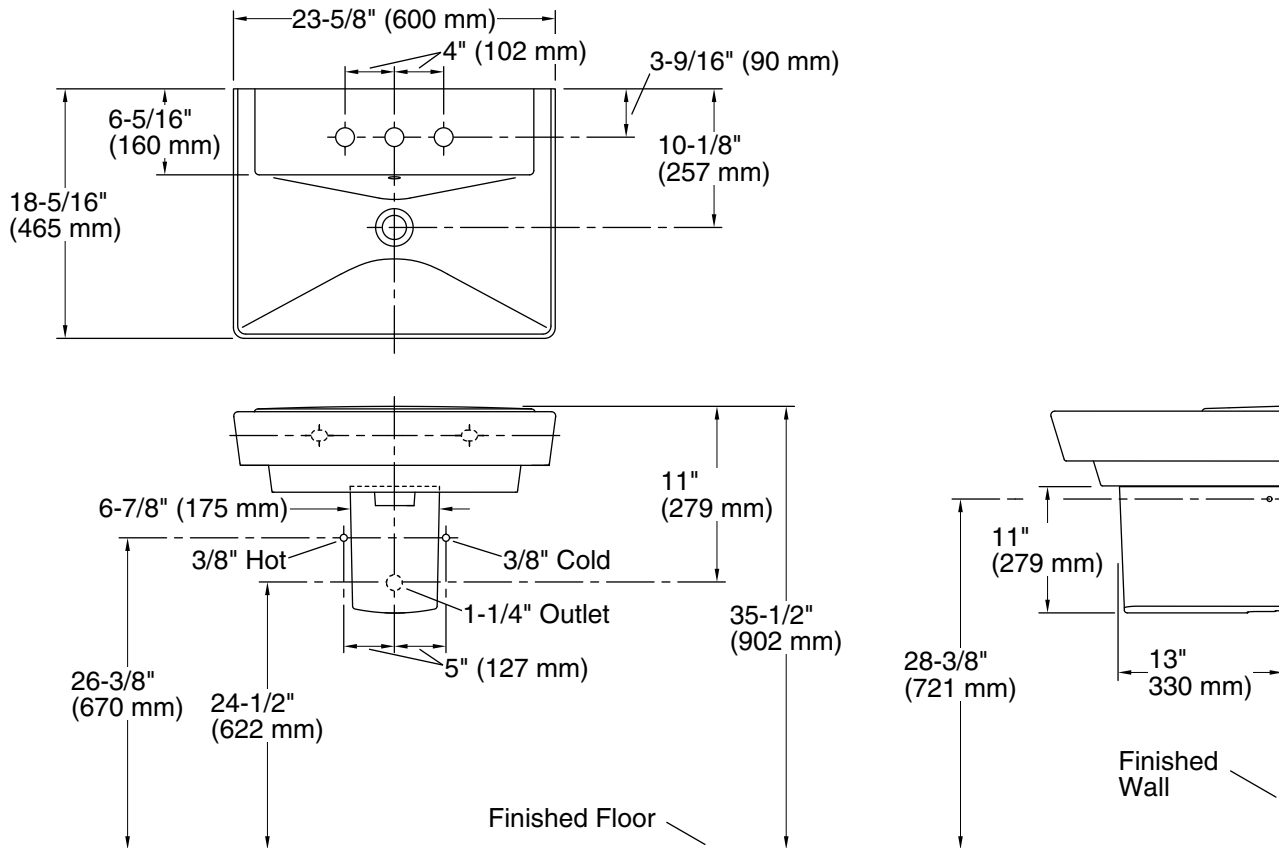

Features

- 8" (203 mm) widespread faucet holes
- Deep, V-shaped basin
- Overflow drain with included Polished Chrome cap
- Combination consists of the K-5027-8 basin and the K-5031 shroud
- Coordinates with other products in the Rêve collection

Codes/Standards

- ASME A112.19.2/CSA B45.1
- IAPMO Certification

KOHLER® One-Year Limited Warranty

See website for detailed warranty information.

Technical Information

All product dimensions are nominal.

Basin configuration:	Single Bowl
Bowl area (Only):	Length: 23-5/8" (600 mm) Width: 12" (305 mm) Water depth: 3" (76 mm)
Number of deck holes:	3
Faucet hole(s):	1-3/8" (35 mm)
Drain hole:	1-3/4" (44 mm)