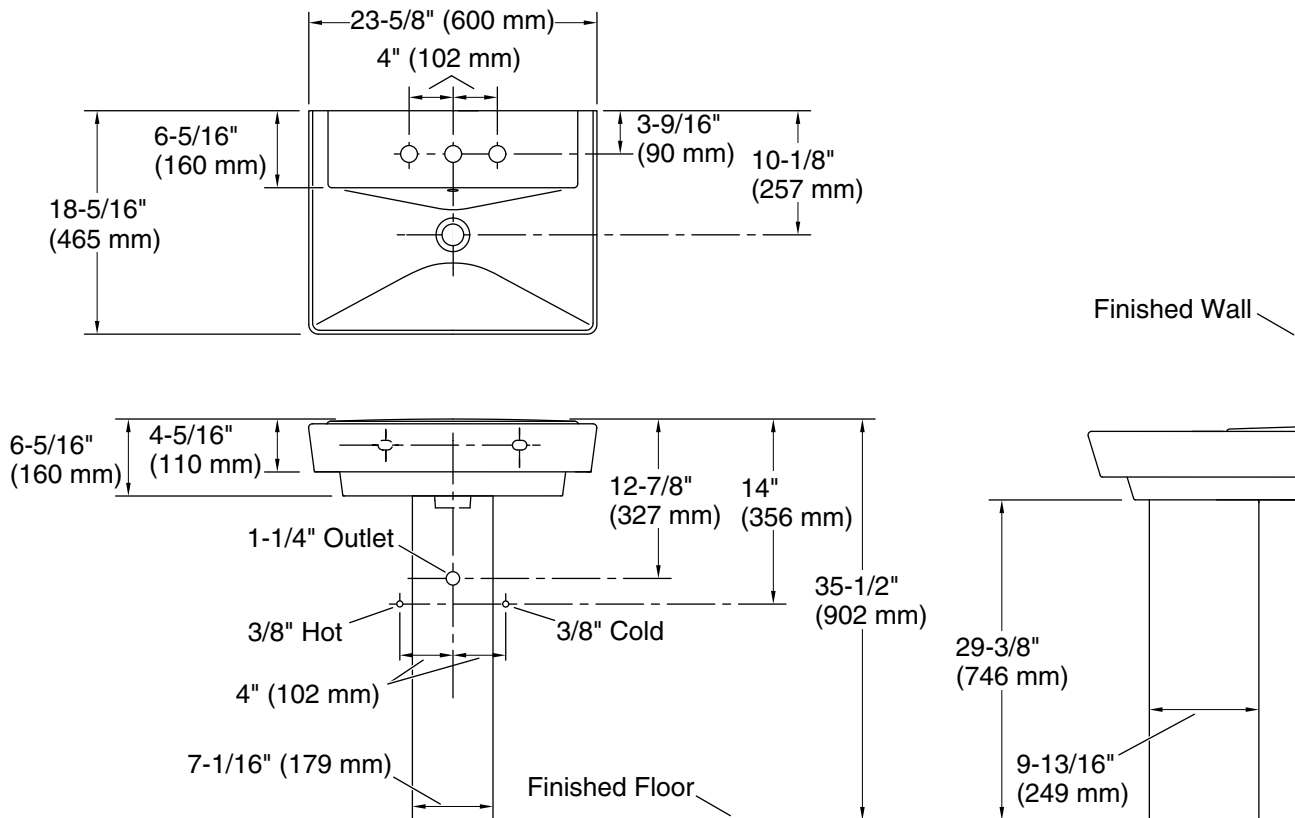

Features

- 8" (203 mm) widespread faucet holes
- Deep, V-shaped basin
- Overflow drain with included Polished Chrome cap
- Combination consists of the K-5027-8 basin and the K-5032 pedestal
- Coordinates with other products in the Rêve collection

Material

- Fireclay

Installation

- Pedestal

Recommended Products/Accessories

- K-23726 Drain treatment
- K-23725 Cast iron cleaner

Included Components

- K-4061 Bathroom Sink Overflow Cap

Codes/Standards

- ASME A112.19.2/CSA B45.1
- IAPMO Certification

KOHLER® One-Year Limited Warranty

See website for detailed warranty information.

Technical Information

All product dimensions are nominal.

Basin configuration:	Single Bowl
Basin area (Only):	Length: 23-5/8" (600 mm)
	Width: 12" (305 mm)
	Water depth: 3" (76 mm)
Number of deck holes:	3
Faucet hole(s):	1-3/8" (35 mm)
Drain hole:	1-3/4" (44 mm)