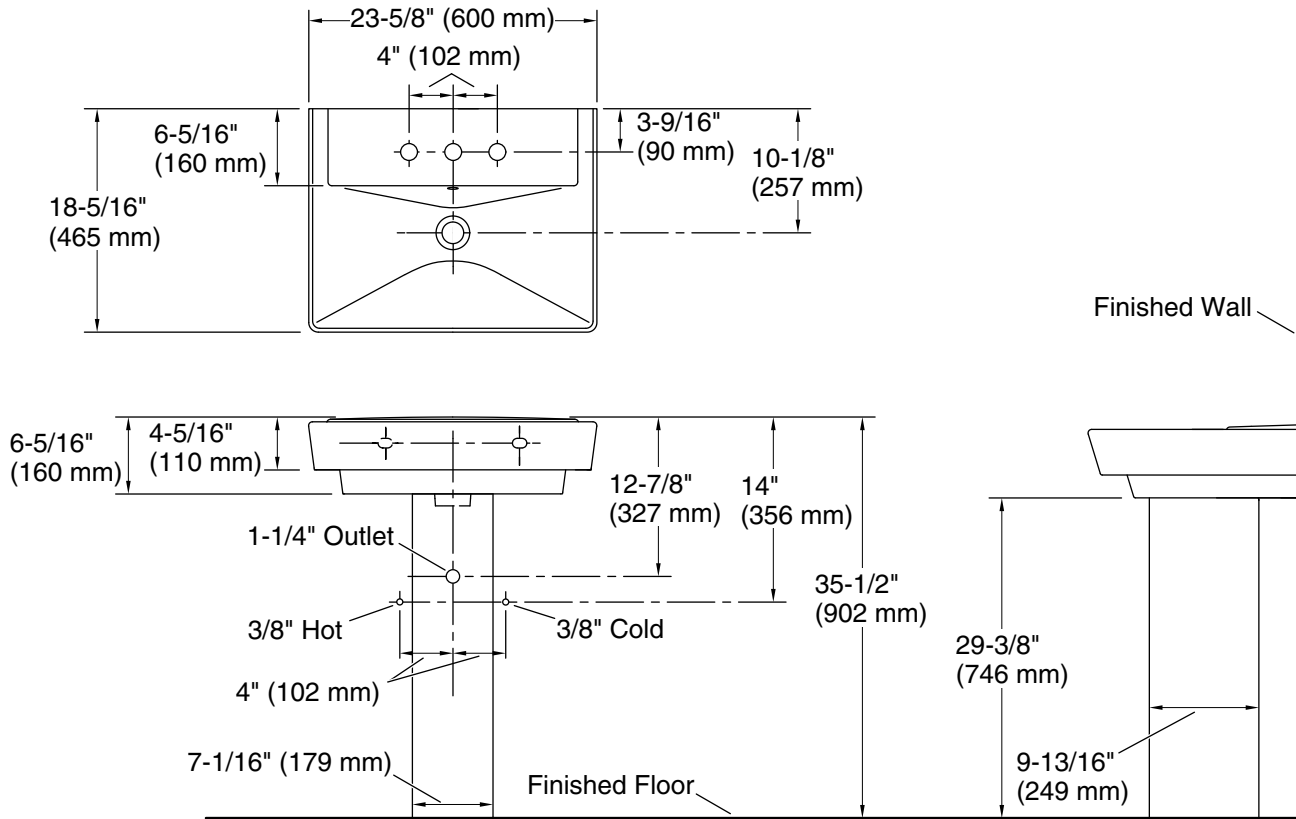

## Features

- 8" (203 mm) widespread faucet holes
- Deep, V-shaped basin
- Overflow drain with included Polished Chrome cap
- Combination consists of the K-5027-8 basin and the K-5032 pedestal
- Coordinates with other products in the Rêve collection

## Technical Information

All product dimensions are nominal.

Bowl configuration:	Single
Center(s):	8
Bowl area (Only):	Length: 23-5/8" (600 mm) Width: 12" (305 mm) Water depth: 3" (76 mm)
Number of deck holes:	3
Faucet hole spacing:	8" (203 mm)
Faucet hole(s):	1-3/8" (35 mm)
Drain hole:	1-3/4" (44 mm)