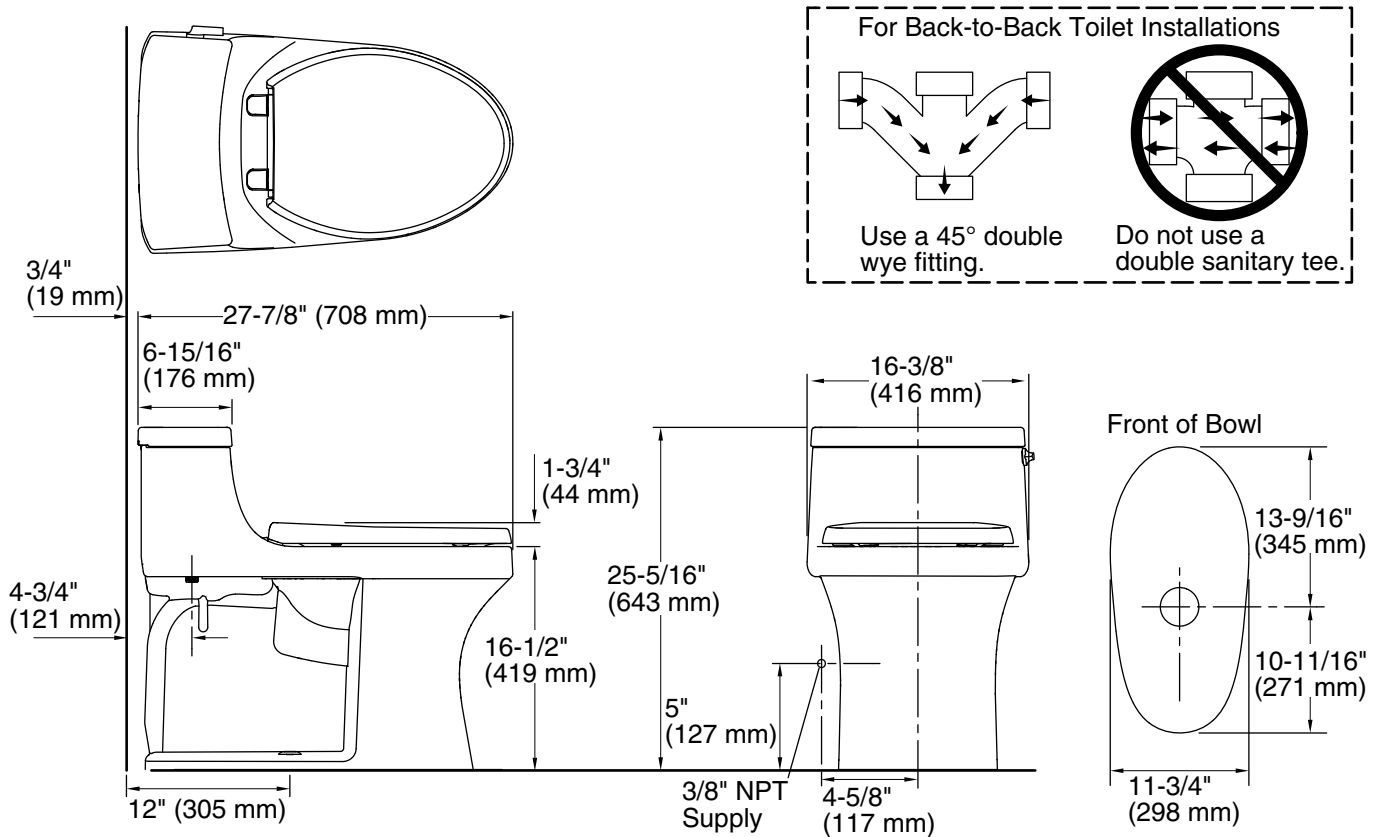

San Souci®

One-piece compact elongated toilet with concealed trapway, 1.28 gpf
K-5172-RA

Features

- One-piece toilets integrate the tank and bowl into a seamless, easy-to-clean design
- Compact elongated bowl offers added comfort while occupying the same space as a round-front bowl
- Low-profile design
- Comfort Height® feature offers chair-height seating that makes sitting down and standing up easier for most adults
- 1.28 gpf (4.8 lpf)
- Concealed trapway and Clean Caps® low-profile bolt caps facilitate easier cleaning and enhance design
- Includes Reveal® Quiet-Close™ seat
- Right-hand Polished Chrome trip lever
- Easy-to-flush canister design requires less force to actuate than a 3" (76 mm) flapper, and has 90% less exposed seal material which resists conditions that cause wear, tear, shrinkage and swelling
- Eligible for consumer rebates in some municipalities
- Quiet-Close™ compact elongated lid and seat prevents slamming
- 2-1/8" (54 mm) fully glazed trapway

Installation

- Standard 12" (305 mm) rough-in
- Supply line sold separately

Recommended Products/Accessories

- K-4108 PureWash® E750 Elongated bidet toilet seat with remote control
- K-9171-R Trip Lever for K-5172-RA
- 1023457 Wax Ring/Hardware Kit
- 1265114 Connector Hose
- K-23726 Drain treatment
- K-30780 Carbyne® Quiet-Close™ elongated toilet seat

San Souci®
One-piece compact elongated toilet with concealed
trapway, 1.28 gpf
K-5172-RA

Technical Information

All product dimensions are nominal.

Toilet type:	Floor-mount
Waste Outlet:	Floor
Bowl shape:	Compact elongated
Flush type:	Class Five
Trap passageway:	2-1/8" (54 mm)
Water surface size:	10-3/4" x 7-1/2" (273 mm x 191 mm)
Rim to water surface:	5-3/8" (137 mm)
Rough-in:	12" (305 mm)
Seat-mounting holes:	5-1/2" (140 mm)