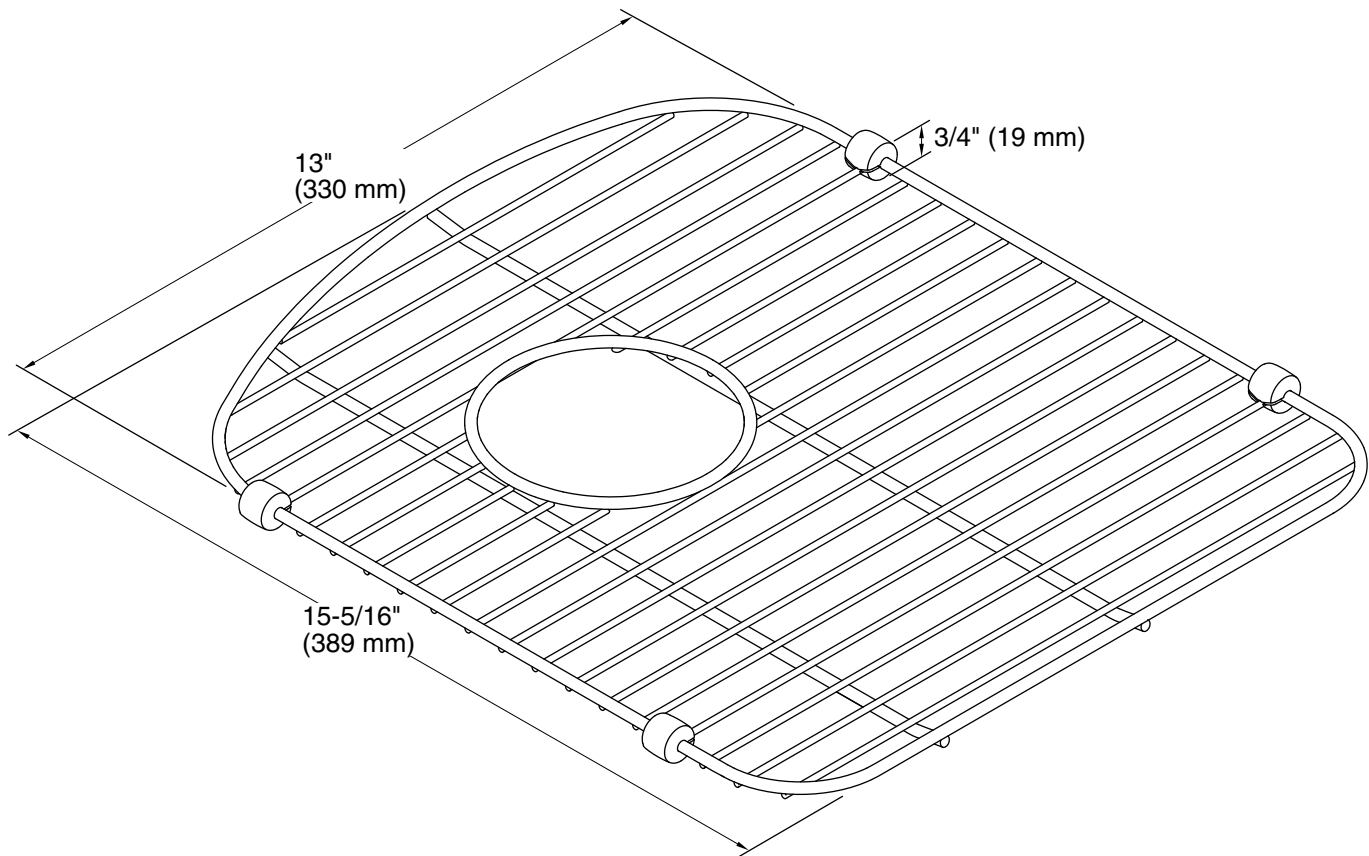

Technical Information

All product dimensions are nominal.

Material: Stainless Steel