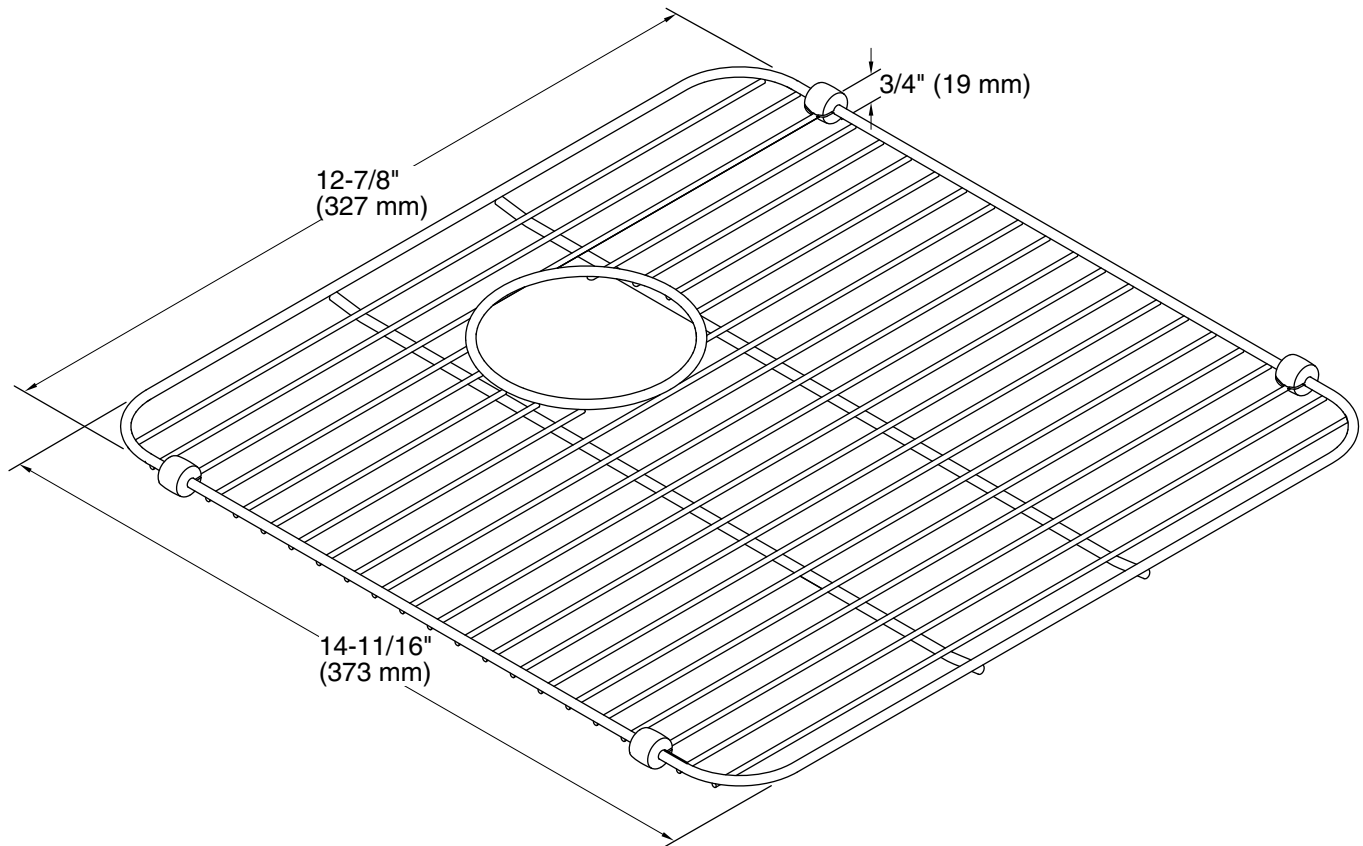

# KOHLER®

**Iron/Tones®**  
Stainless steel sink rack, 12-7/8" x 14-11/16"  
**K-5184**