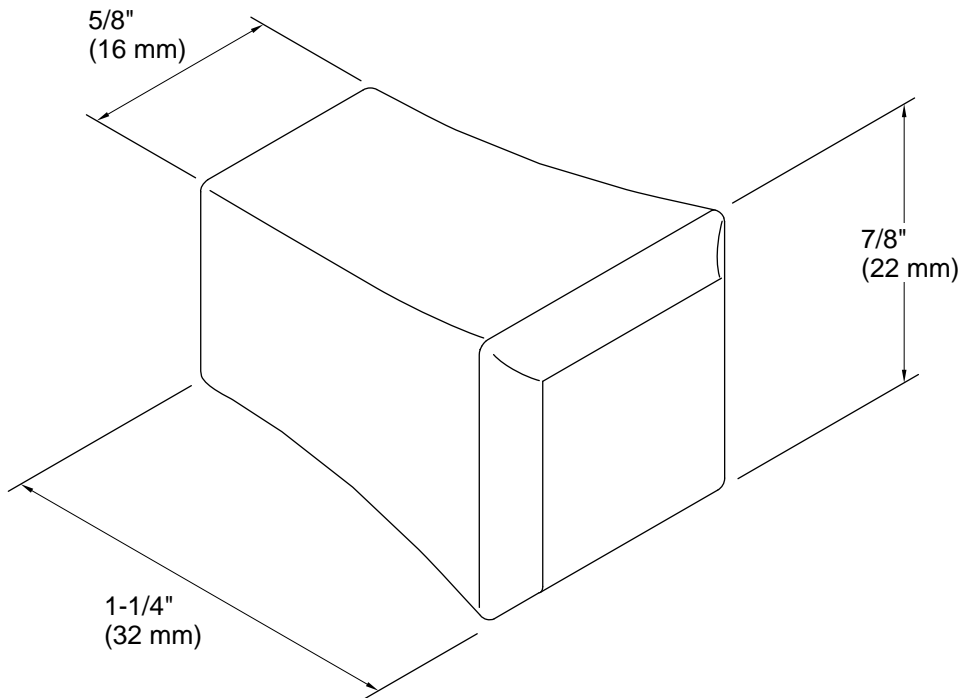

Color	Code	Description
	CP	Polished Chrome
	AF	Vibrant® French Gold
	BN	Vibrant® Brushed Nickel
	BV	Vibrant® Brushed Bronze

Technical Information

All product dimensions are nominal.

Material: Brass

Notes

Install this product according to the installation guide.