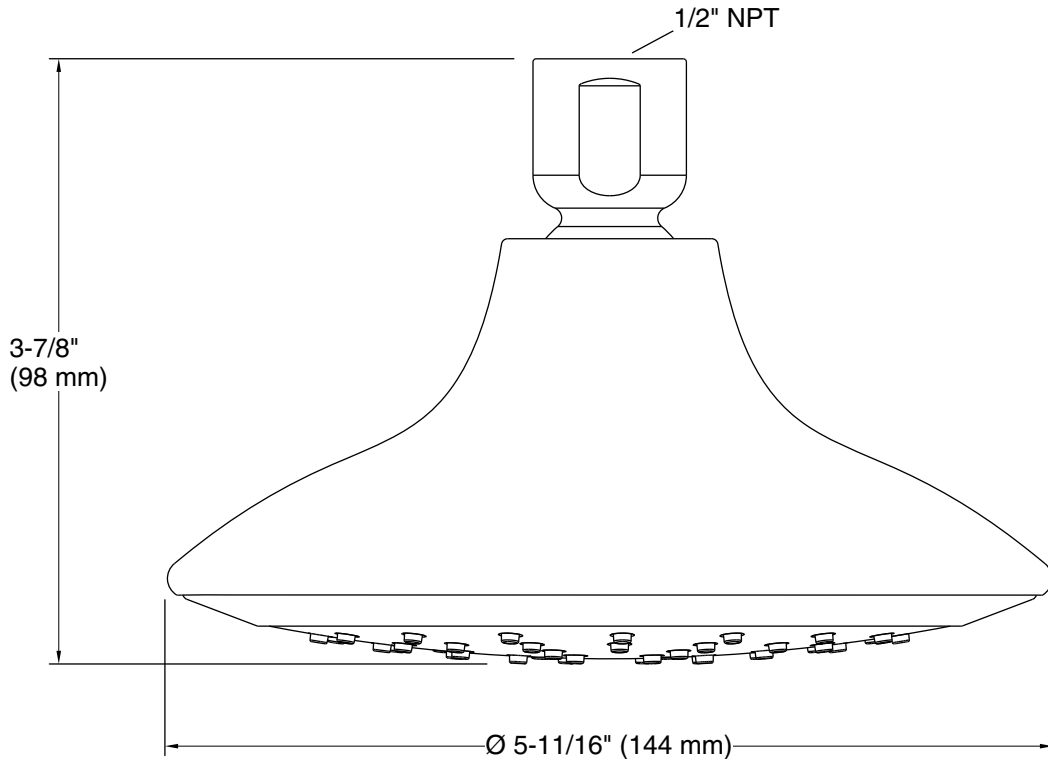

Features

- MasterClean™ sprayface features an easy-to-clean surface that withstands mineral buildup and maximizes spray performance
- Single-function showerhead with 48 translucent nozzles
- 5-1/2" (140 mm) diameter sprayface
- 1.75 gpm (6.6 lpm) maximum flow rate
- Complements Alteo faucets and accessories

See website for detailed warranty information.

Technical Information

All product dimensions are nominal.

Showerhead/Body Spray:

Rated maximum flow: 1.75 gal/min (6.6 l/min)

Notes

For use with automatic compensating valves rated at 1.50 gal/min (5.7 l/min) or less.