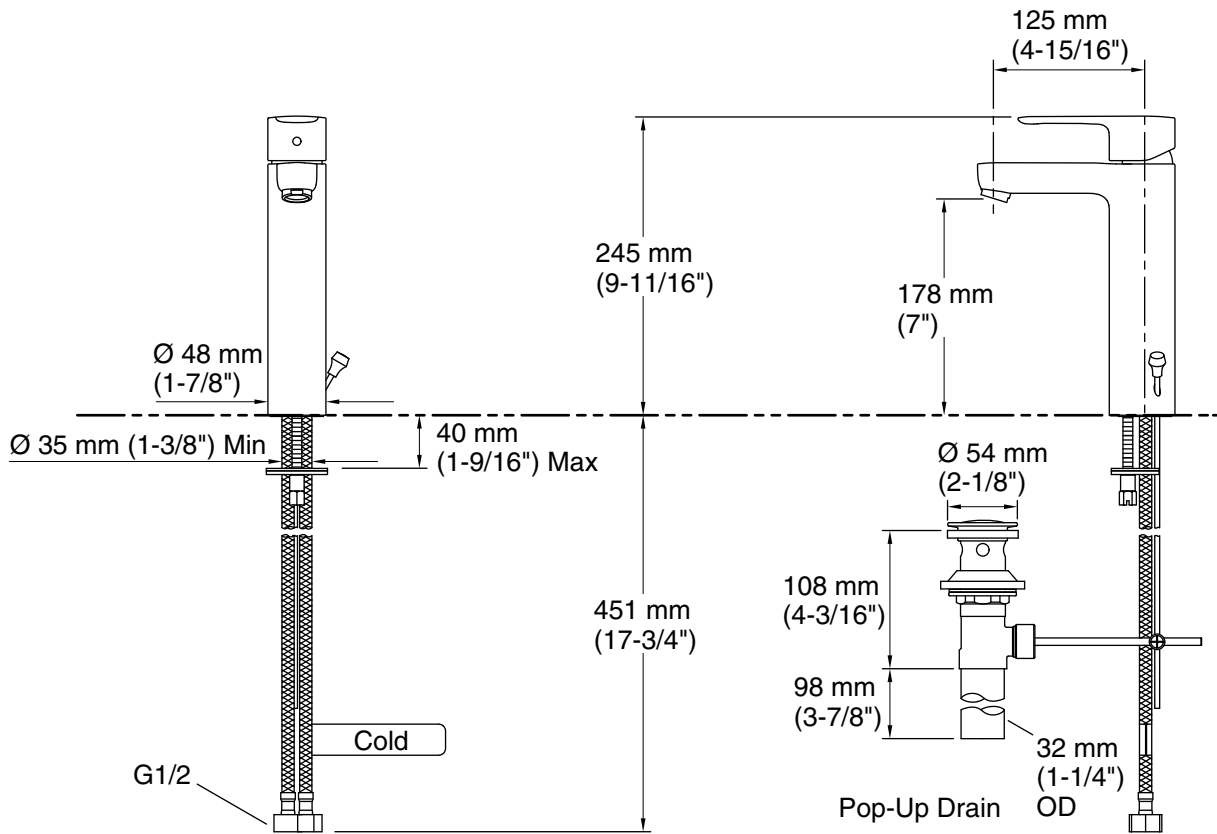

Features

- KOHLER ceramic disc valves exceed industry longevity standards for a lifetime of durable performance
- Single hole installation
- Lever handle
- Spout reach 125mm
- Includes flexible G 1/2 supply hoses for easy installation
- Includes drain

Technical Information

All product dimensions are nominal.

Faucet:

Flow rate: 2.37 gal/min (9 l/min)

Notes

Install this product according to the installation instructions.