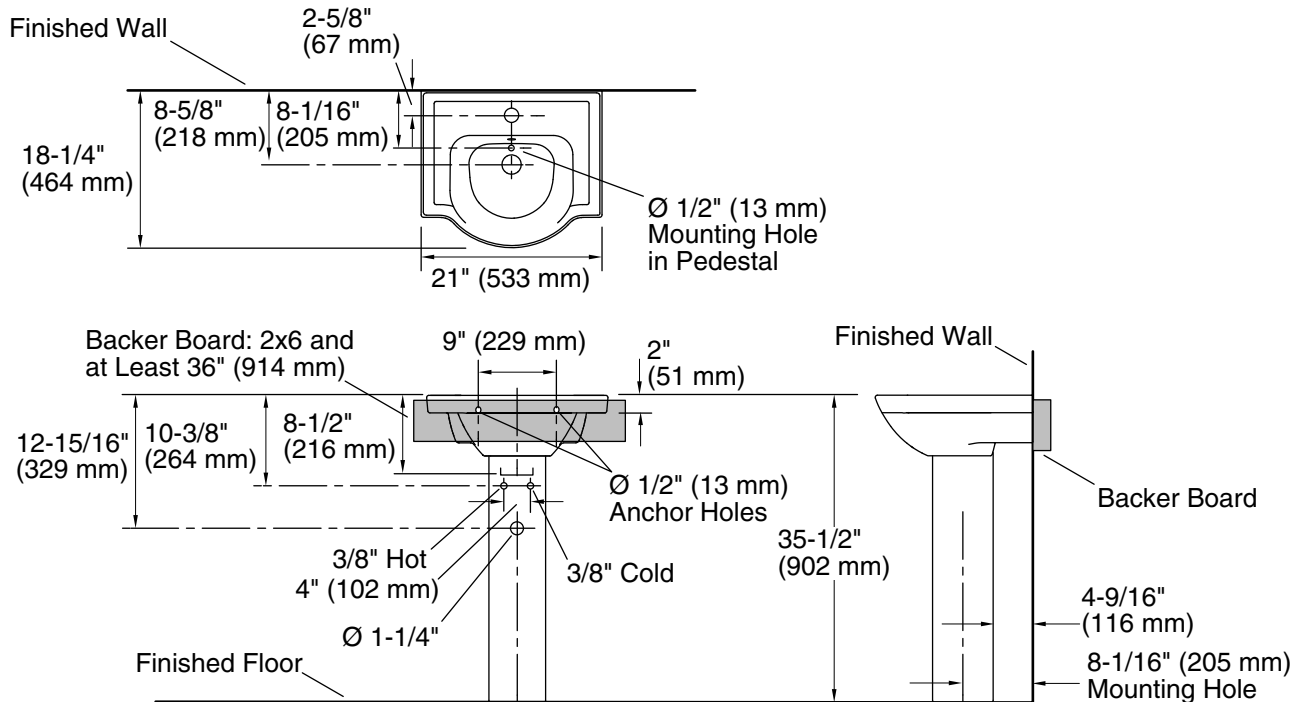

#### Features

- Ample side deck space for toiletries
- Single faucet hole
- Combination consists of the K-5247-1 basin and the K-5246 pedestal

## Technical Information

All product dimensions are nominal.

Basin configuration:	Single Bowl
Bowl area:	Length: 13-3/4" (349 mm) Width: 12-5/8" (321 mm) Water depth: 4" (102 mm)
With overflow:	Yes
Number of deck holes:	1
Faucet hole(s):	1-3/8" (35 mm)
Drain hole:	1-3/4" (44 mm)