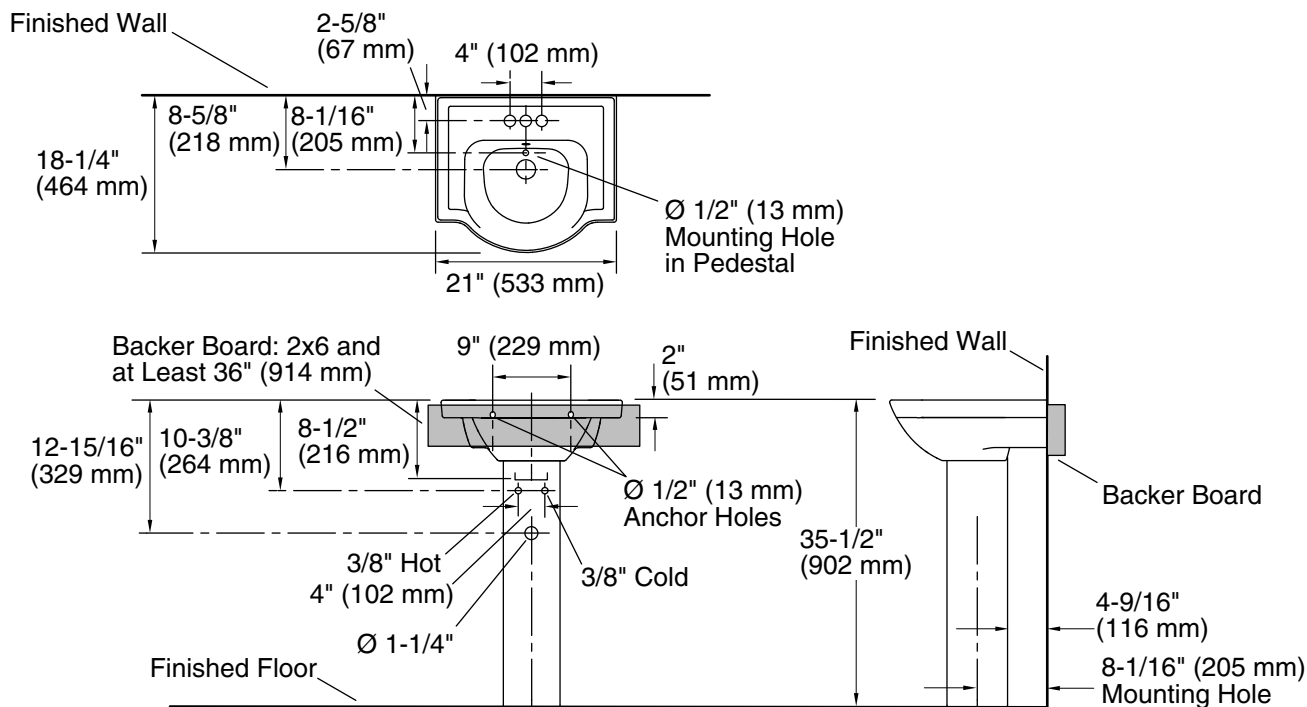

Features

- Ample side deck space for toiletries
- 4" (102 mm) centerset faucet holes
- Combination consists of the K-5247-4 basin and the K-5246 pedestal

Material

- Vitreous china

Installation

- Pedestal

Recommended Products/Accessories

Color	Code	Description
-------	------	-------------

	0	White
---	---	-------

Technical Information

All product dimensions are nominal.

Basin configuration:	Single Bowl
Center(s):	4" (102 mm)
Bowl area:	Length: 13-3/4" (349 mm) Width: 12-5/8" (321 mm) Water depth: 4" (102 mm)
With overflow:	Yes
Number of deck holes:	3
Faucet hole(s):	1-1/4" (32 mm)
Drain hole:	1-3/4" (44 mm)