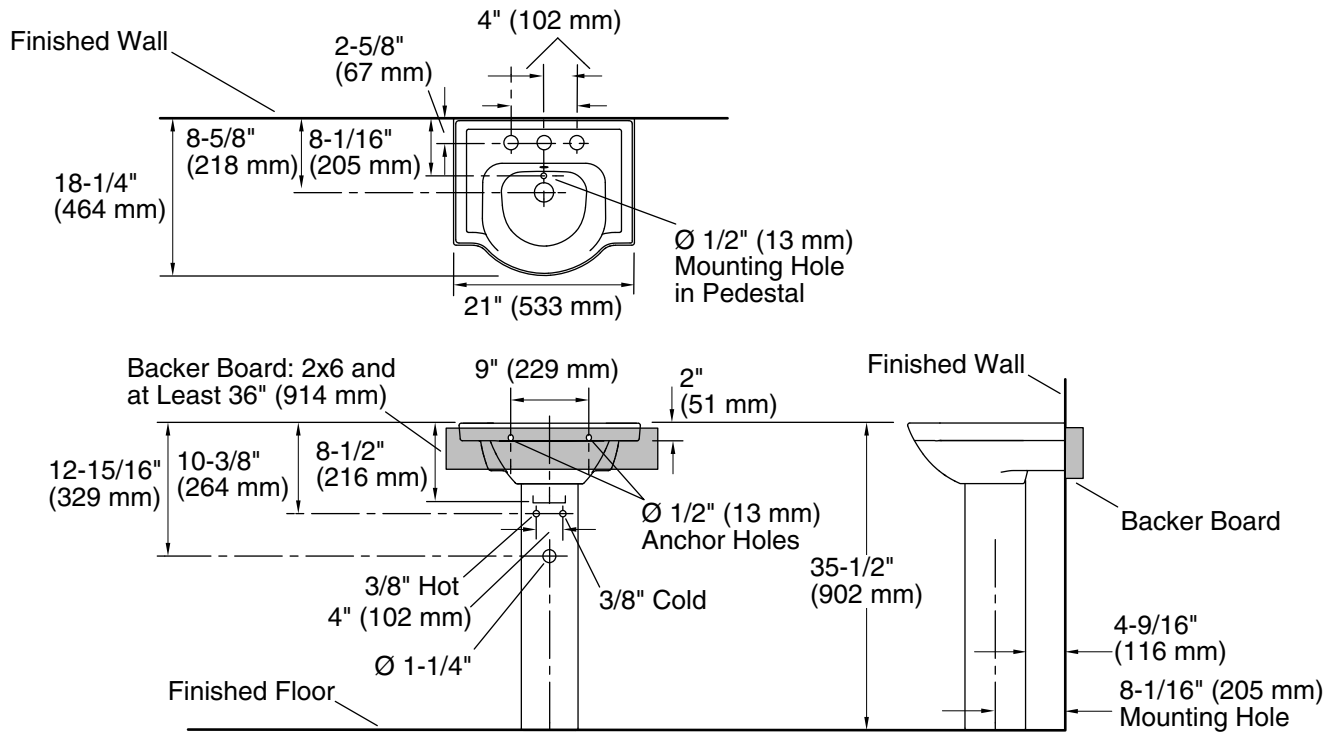

Features

- Ample side deck space for toiletries
- 8" (203 mm) widespread faucet holes
- Combination consists of the K-5247-8 basin and the K-5246 pedestal

Material

- Vitreous china

Installation

- Pedestal

Recommended Products/Accessories

Color	Code	Description
-------	------	-------------

	0	White
---	---	-------

Technical Information

All product dimensions are nominal.

Basin configuration:	Single Bowl
Center(s):	8" (203 mm)
Bowl area:	Length: 13-3/4" (349 mm) Width: 12-5/8" (321 mm) Water depth: 4" (102 mm)
With overflow:	Yes
Number of deck holes:	3
Faucet hole(s):	1-3/8" (35 mm)
Drain hole:	1-3/4" (44 mm)