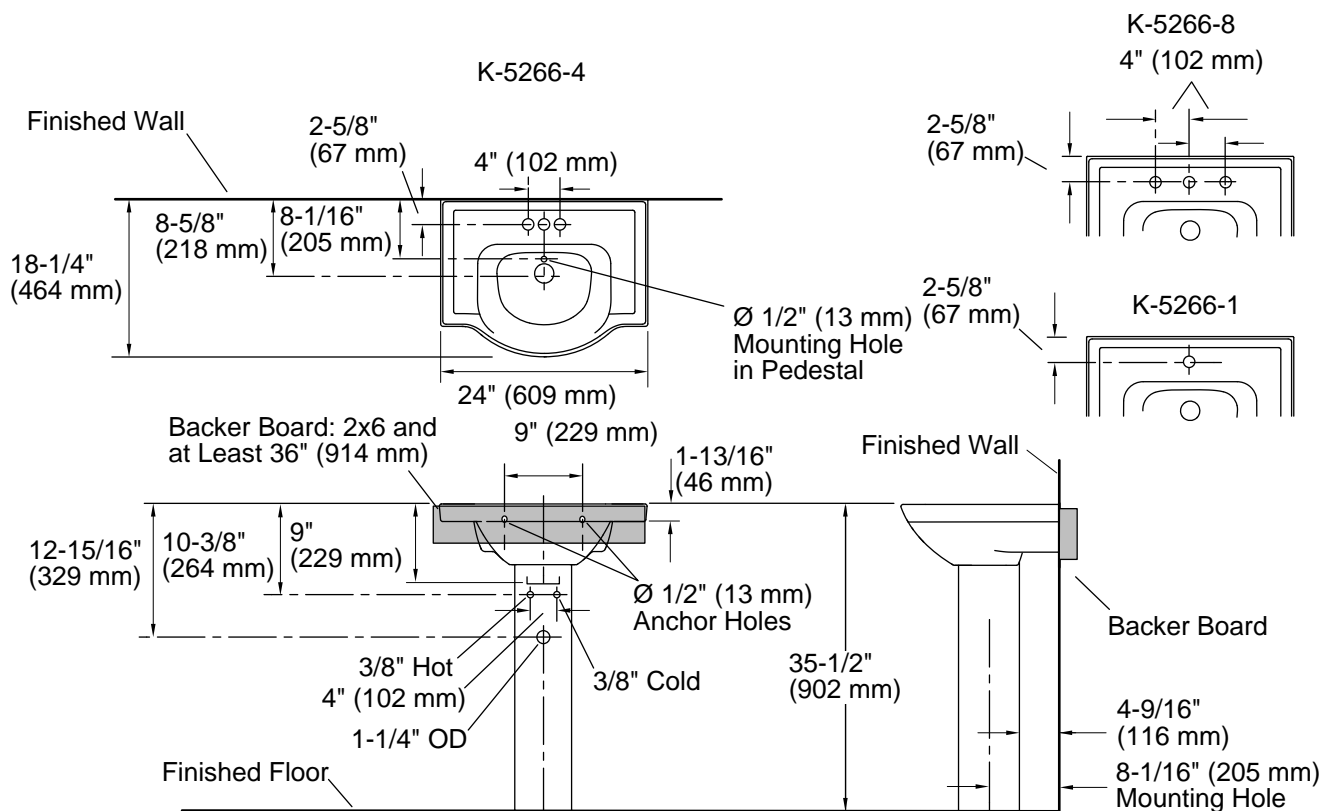

Features

- Ample side deck space for toiletries
- Single faucet hole
- Combination consists of the K-5248-1 basin and the K-5246 pedestal

Material

- Vitreous china

Installation

- Pedestal

Recommended Products/Accessories

Color	Code	Description
-------	------	-------------

	0	White
---	---	-------

Technical Information

All product dimensions are nominal.

Basin configuration:	Single Bowl
Bowl area:	Length: 14-7/8" (378 mm) Width: 12-5/8" (321 mm) Water depth: 4" (102 mm)
With overflow:	Yes
Number of deck holes:	1
Faucet hole(s):	1-3/8" (35 mm)
Drain hole:	1-3/4" (44 mm)