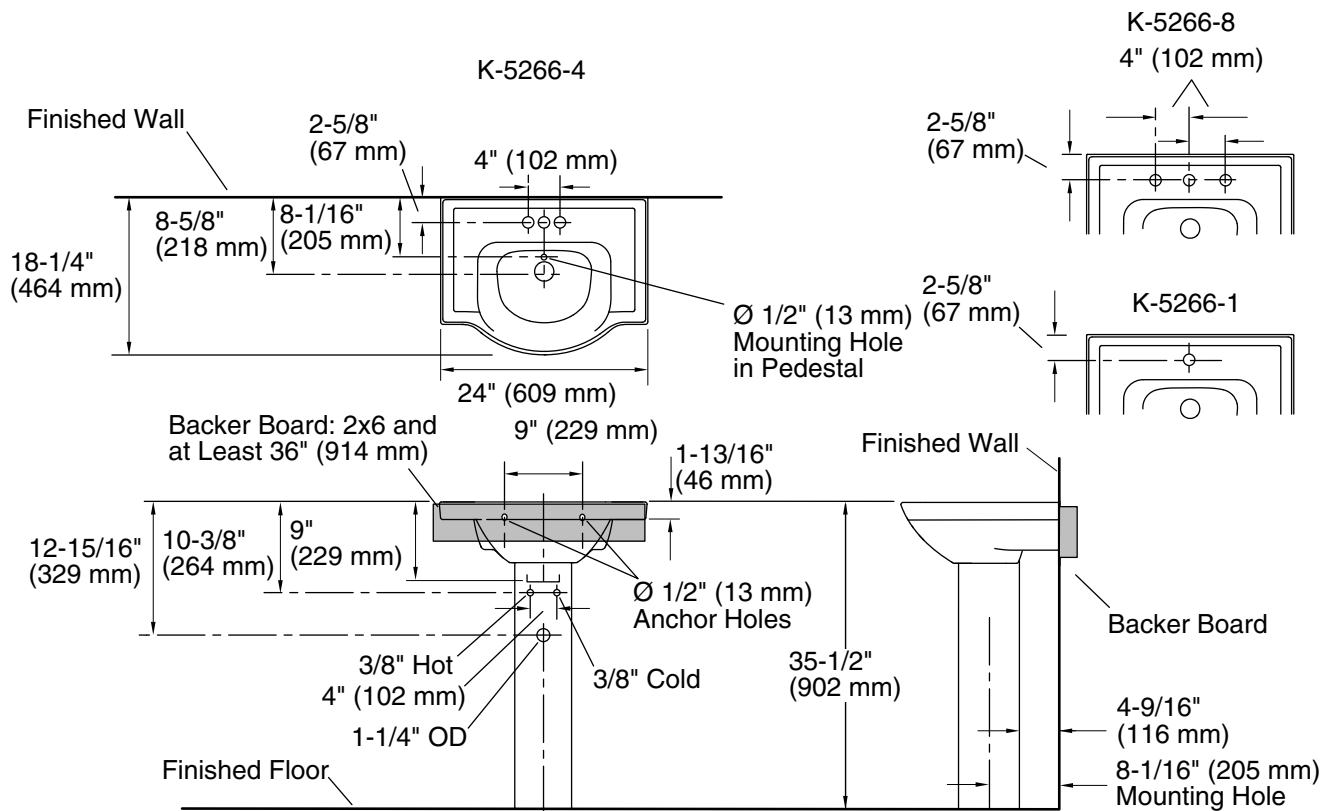

Features

- Ample side deck space for toiletries
- Single faucet hole
- Combination consists of the K-5248-1 basin and the K-5246 pedestal

Material

- Vitreous china

Installation

- Pedestal

Recommended Products/Accessories

Color	Code	Description
-------	------	-------------

	0	White
---	---	-------

Technical Information

All product dimensions are nominal.

Basin configuration: Single Bowl

Bowl area:
 Length: 14-7/8" (378 mm)
 Width: 12-5/8" (321 mm)
 Water depth: 4" (102 mm)

With overflow: Yes

Number of deck holes: 1

Faucet hole(s): 1-3/8" (35 mm)

Drain hole: 1-3/4" (44 mm)

Notes

Install this product according to the installation instructions.