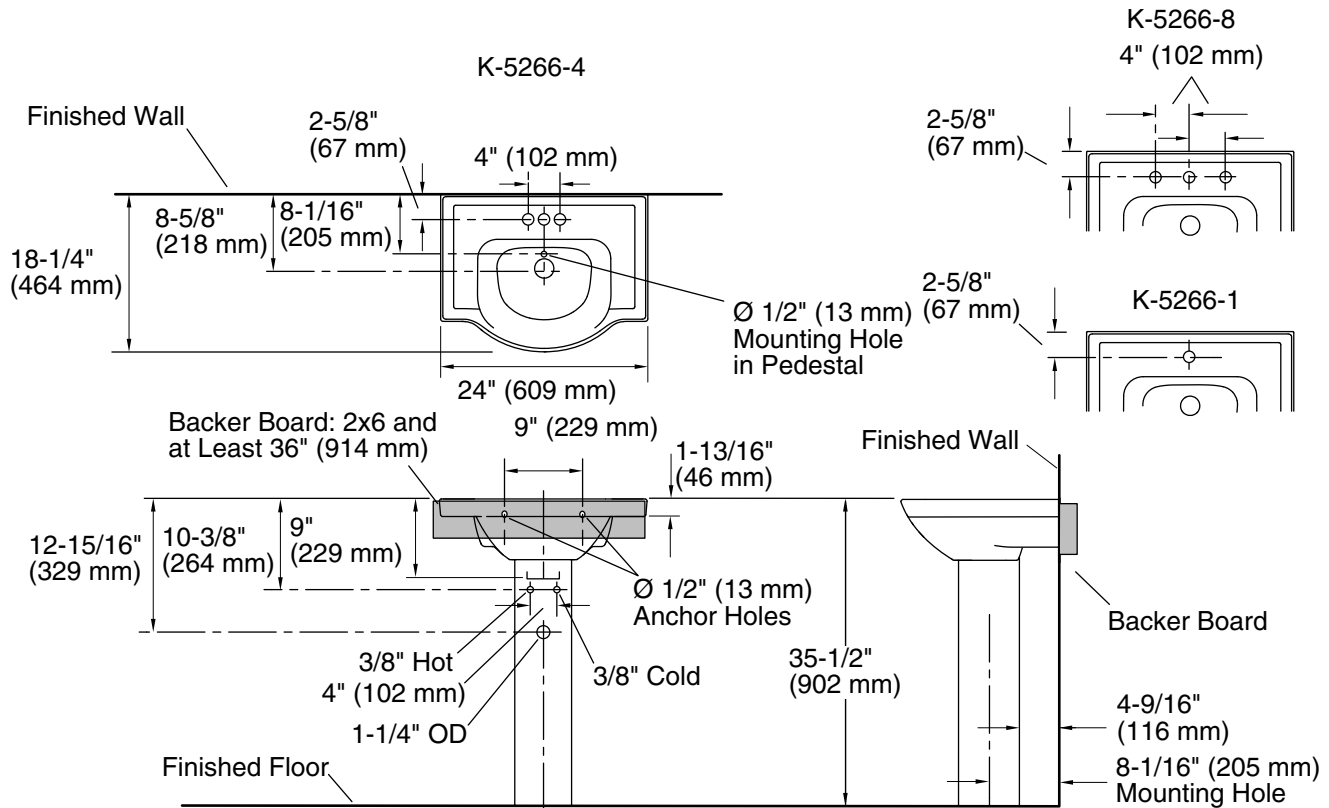

Features

- Ample side deck space for toiletries
- 8" (203 mm) widespread faucet holes
- Combination consists of the K-5248-8 basin and the K-5246 pedestal

Material

- Vitreous china

Installation

- Pedestal

Recommended Products/Accessories

Color	Code	Description
-------	------	-------------

	0	White
---	---	-------

Technical Information

All product dimensions are nominal.

Basin configuration:	Single Bowl
Center(s):	8" (203 mm)
Bowl area:	Length: 14-7/8" (378 mm) Width: 12-5/8" (321 mm) Water depth: 4" (102 mm)
With overflow:	Yes
Number of deck holes:	3
Faucet hole(s):	1-3/8" (35 mm)
Drain hole:	1-3/4" (44 mm)