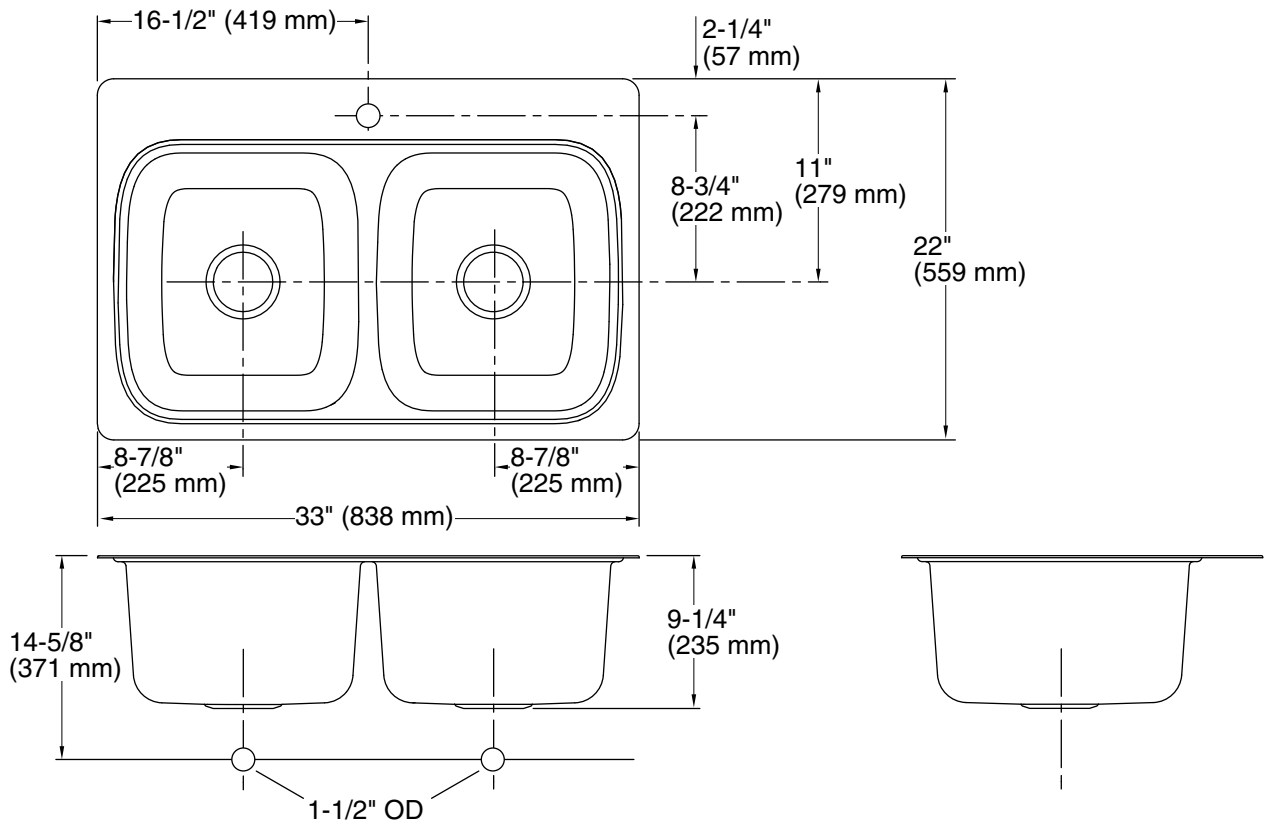

Verse™

33" top-mount double-bowl kitchen sink
K-5267-1

Features

- 36" minimum base cabinet width
- Double-equal bowls
- 9" (229 mm) depth provides generous workspace
- Single faucet hole
- Includes installation hardware

10-14-2024 22:42 - US/CA

THE BOLD LOOK
OF **KOHLER®**

Technical Information

All product dimensions are nominal.

Basin configuration:	Equal Bowls
Min. base cabinet width:	36" (914 mm)
Bowl area (Left):	Length: 14-3/16" (360 mm) Width: 15-11/16" (398 mm) Bowl depth: 9" (229 mm)
Bowl area (Right):	Length: 14-3/16" (360 mm) Width: 15-11/16" (398 mm) Bowl depth: 9" (229 mm)
Number of deck holes:	1
Faucet hole(s):	1-7/16" (37 mm)
Drain hole:	3-5/8" (92 mm)