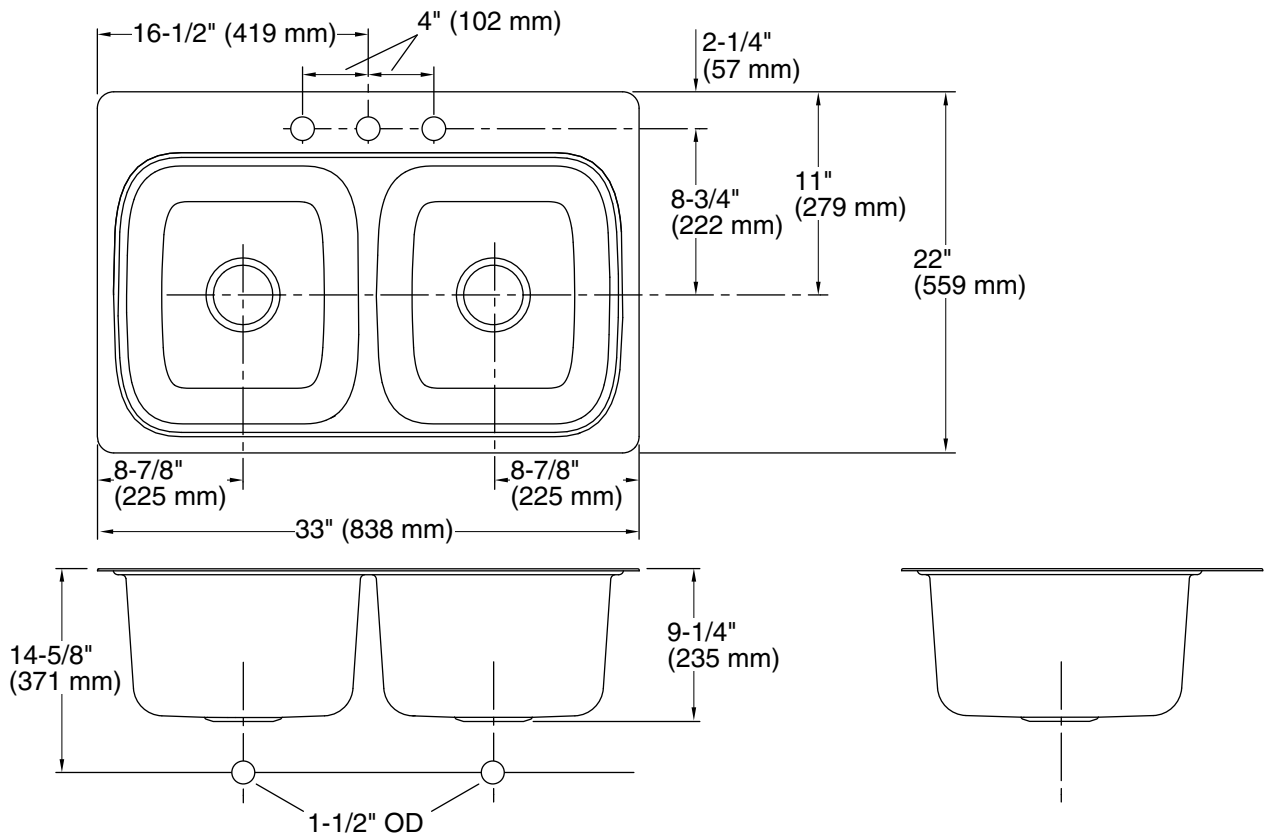

Verse™

33" top-mount double-bowl kitchen sink
K-5267-3

Features

- 36" minimum base cabinet width
- Double-equal bowls
- 9" (229 mm) depth provides generous workspace
- Three faucet holes
- Includes installation hardware

11-3-2024 22:29 - US/CA

THE BOLD LOOK
OF **KOHLER®**

Technical Information

All product dimensions are nominal.

Basin configuration: Equal Bowls

Center(s): 8" (203 mm)

Min. base cabinet width: 36" (914 mm)

Bowl area: Length: 14-3/16" (361 mm)
 Width: 15-11/16" (399 mm)
 Bowl depth: 9" (229 mm)
 Water depth: 9" (229 mm)

Number of deck holes: 3

Drain hole: 3-5/8" (92 mm)

Notes

Install this product according to the installation instructions.