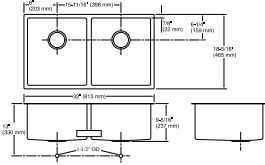

Technical Information

All product dimensions are nominal.

Basin configuration: Equal Bowls

Min. base cabinet width: 36" (914 mm)

Bowl area: Length: 14-9/16" (370 mm)
Width: 16-9/16" (421 mm)
Bowl depth: 9" (229 mm)
Water depth: 9" (229 mm)

Drain hole: 3-3/4" (95 mm)

Template: 1207216-7, required, included

Notes

Install this product according to the installation instructions.