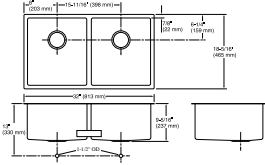

Strive®
32" undermount double-bowl kitchen sink with
accessories
K-5281

Features

- 36" minimum base cabinet width
- Double-equal bowls
- 9" (229 mm) depth provides generous workspace
- Rear drain increases workspace in the sink and allows for more storage space underneath the sink
- Includes divider dishcloth bar, divider utility shelf, and bottom sink rack
- Includes installation hardware
- Rounded 10mm corners are easy to clean

See website for detailed warranty information.

Strive®
32" undermount double-bowl kitchen sink with
accessories
K-5281

Technical Information

All product dimensions are nominal.

Basin configuration: Equal Bowls

Min. base cabinet width: 36" (914 mm)

Bowl area: Length: 14-9/16" (370 mm)
Width: 16-9/16" (421 mm)
Bowl depth: 9" (229 mm)
Water depth: 9" (229 mm)

Drain hole: 3-3/4" (95 mm)

Template: 1207216-7, required, included