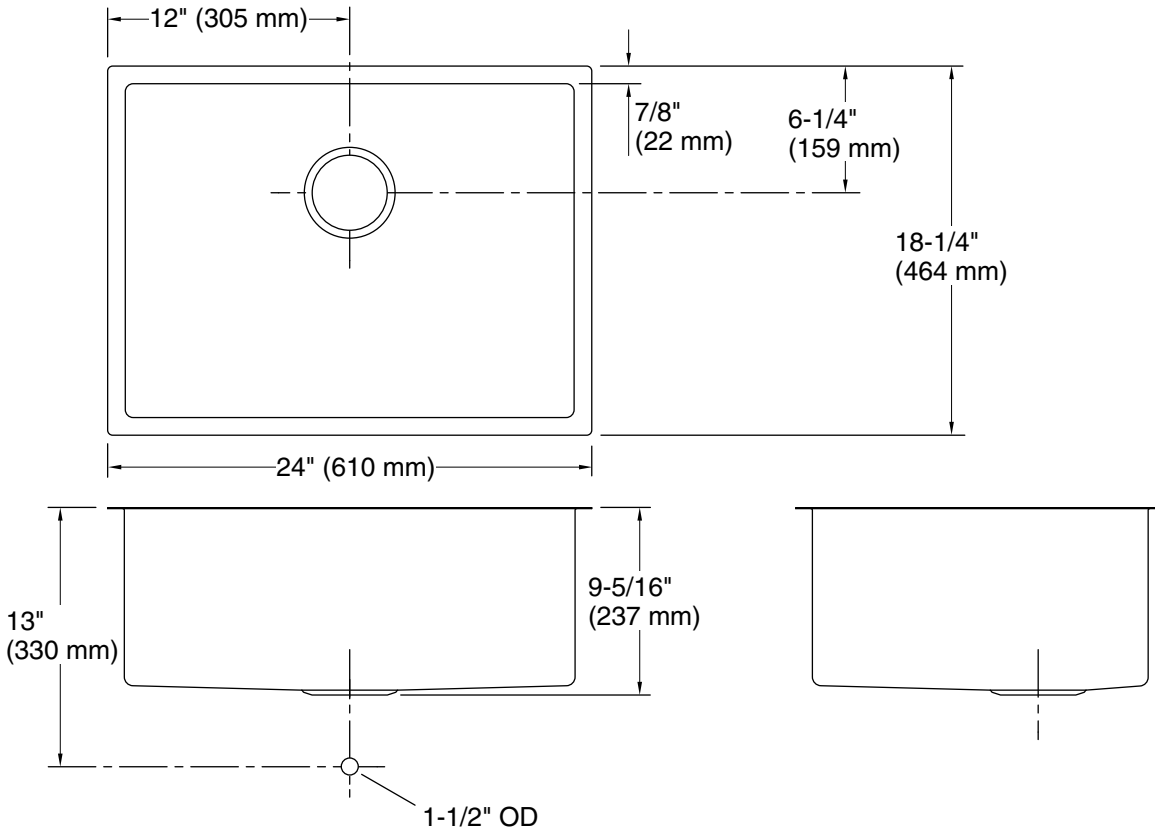

#### Features

- 27" (686 mm) minimum base cabinet width
- Single bowl
- 9" (229 mm) depth provides generous workspace
- Rear drain increases workspace in the sink and allows for more storage space underneath the sink
- Includes a combination dishcloth bar/utility shelf and a bottom sink rack
- Includes installation hardware
- Rounded 10mm corners are easy to clean

### Technical Information

All product dimensions are nominal.

Basin configuration: Single Bowl

Min. base cabinet width: 27" (686 mm)

Bowl area: Length: 22-1/4" (565 mm)  
Width: 16-1/2" (419 mm)  
Bowl depth: 9-5/16" (237 mm)  
Water depth: 9" (229 mm)