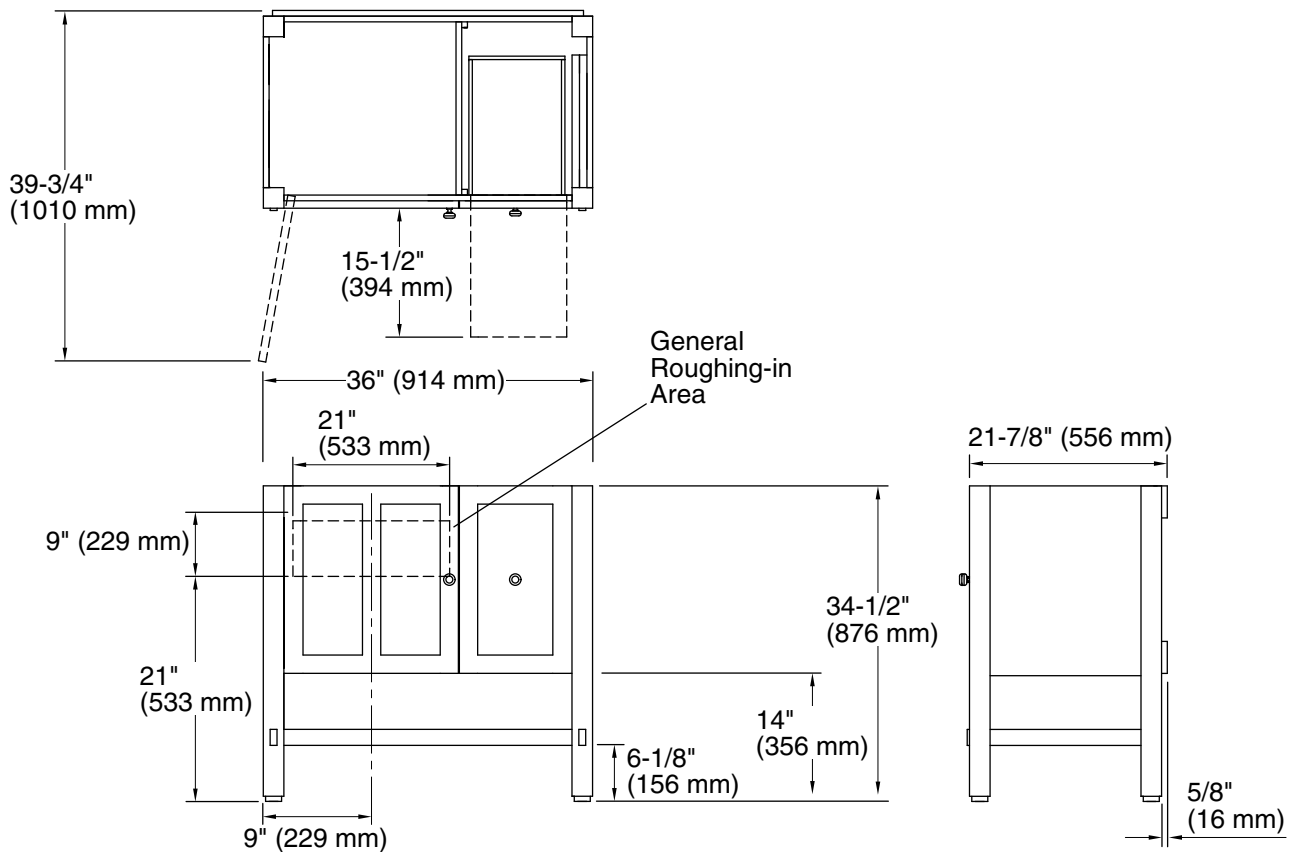

Technical Information

All product dimensions are nominal.

Vanity type: Standard

Notes

Install this product according to the installation guide.

The finished wall must be straight and plumb to ensure proper support of the vanity and alignment of the sink and door.

To properly support the weight of the vanity and sink, secure to stud framing or 2x6 bracing behind the finished wall.

Select 250 lb (113.4 kg) load bearing 5/16" lag bolts with a length to clear obstacles in the wall and 5/16" washers.